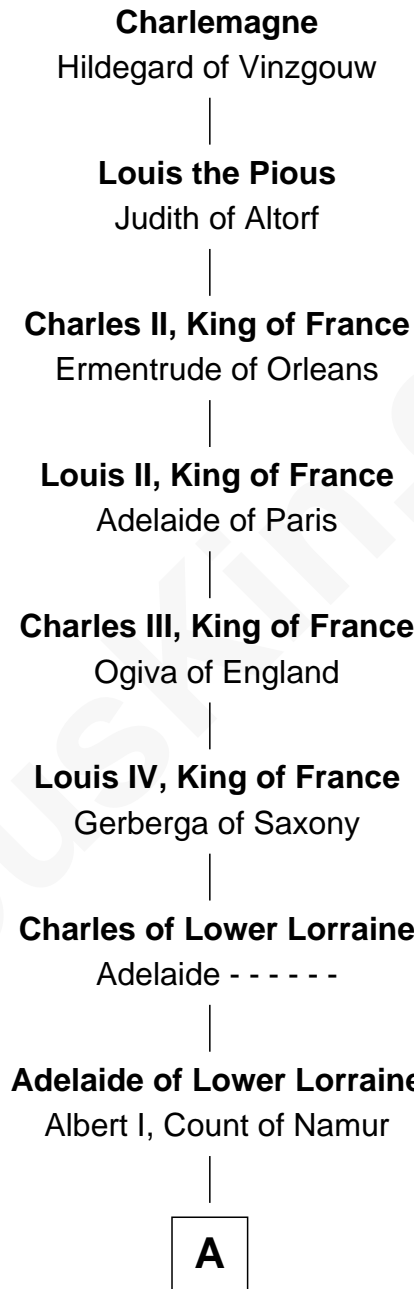

FamousKin.com Relationship Chart of

Charlemagne

King of the Franks

39th Great-grandfather of

Aaron Paul

TV and Movie Actor

A

Albert II, Count of Namur
Regelinde of Lower Lorraine

Albert III, Count of Namur
Ida of Saxony

Godfrey, Count of Namur
Sybil of Chateau-Porcien

Probable

Elizabeth of Namur
Gervais, Count of Rethel

Miliscent of Rethel
Richard de Camville

William de Camville
Auberée de Marmion

William de Camville
Iseuda - - - - -

Thomas de Camville
Agnes - - - - -

Felicia de Camville
Philip Durvassal

Thomas Durvassal
Margery - - - - -

B

B

Margery Durvassal

William de la Spine

William de la Spine

Alice de Bruley

Sir Guy de la Spine

Katherine - - - - -

Eleanor Spinney

Sir John Throckmorton

Agnes Throckmorton

Thomas Winslow