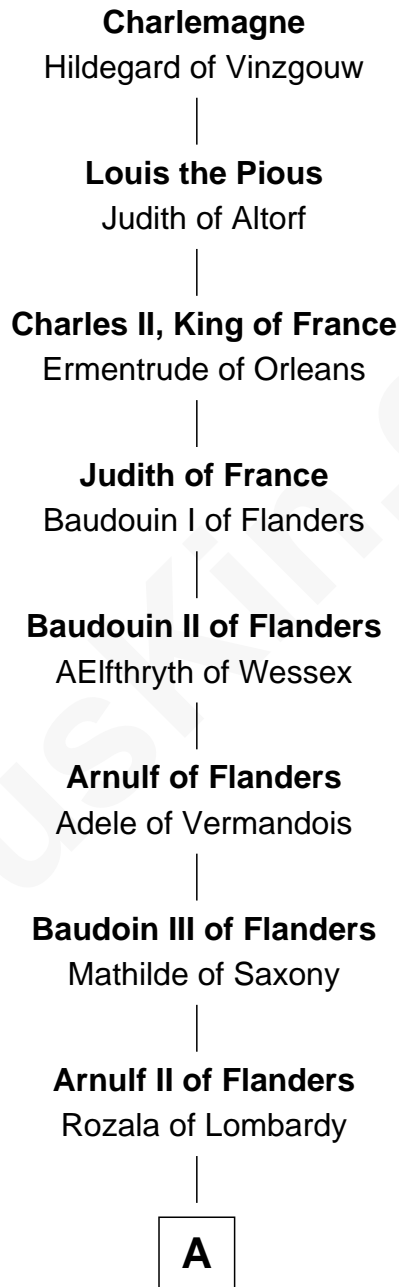

FamousKin.com Relationship Chart of

Charlemagne

King of the Franks

37th Great-grandfather of

George Winston

New Age Pianist

A

Baudoin IV of Flanders

Ogive of Luxembourg

Baudoin V of Flanders

Adela of France

Matilda of Flanders

William I, King of England

Henry I, King of England

Maud of Scotland

Maud of England