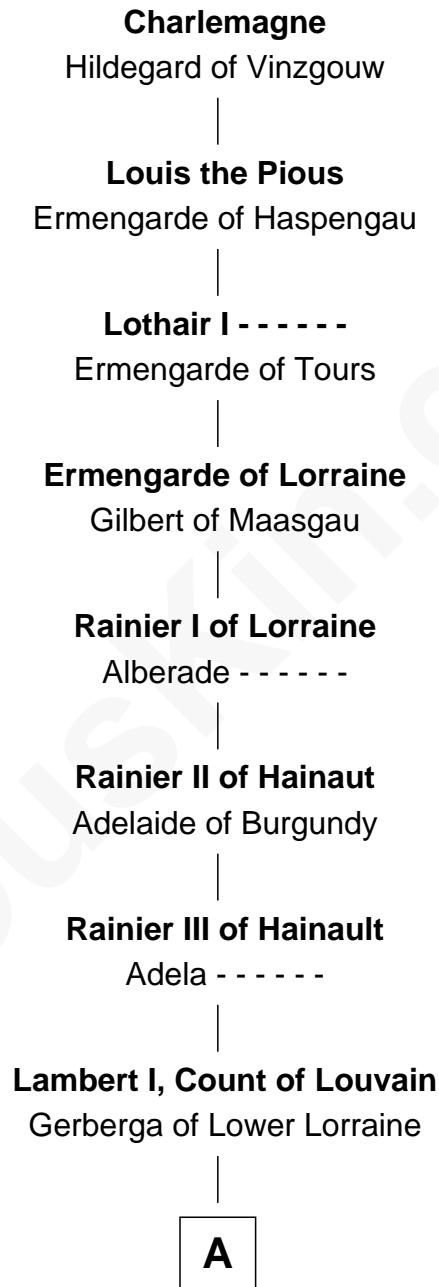

# FamousKin.com Relationship Chart of

**Charlemagne**

*King of the Franks*

**34th Great-grandfather of**

**Jennifer Coolidge**

*TV and Movie Actress*

**A**

**Lambert II, Count of Louvain**

Oda of Lorraine

**Henry II, Count of Louvain**

Adela of Orthen

**Gottfried I, Count of Louvain**

Ide de Chiny

**Alice of Louvain**

William d'Aubenev

**William d'Aubenev**

Maud de St. Hilary

**William d'Aubenev**

Mabel of Chester

**Nichole d'Aubenev**

Sir Roger de Somery

**Joan de Somery**

John IV le Strange

**John V le Strange**