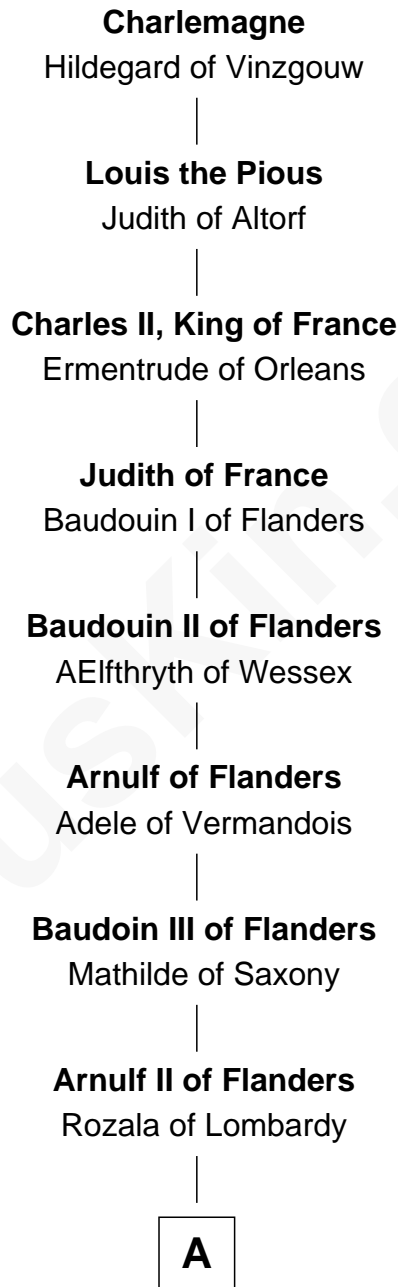

# FamousKin.com Relationship Chart of

**Charlemagne**

*King of the Franks*

40th Great-grandfather of

**Edwin Hubble**

*Astronomer*

**A**

**Baudoin IV of Flanders**

Ogive of Luxembourg

**Baudoin V of Flanders**

Adela of France

**Matilda of Flanders**

William I, King of England

**Henry I, King of England**

-----

**Robert of Gloucester**