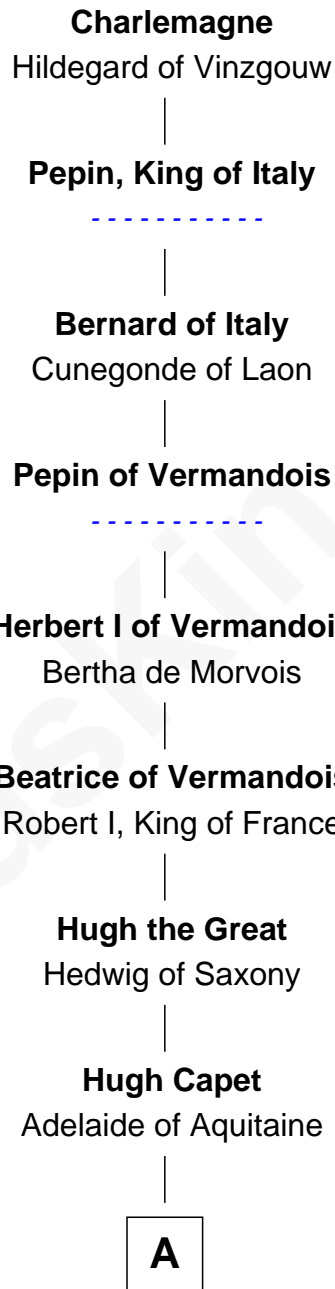

# FamousKin.com Relationship Chart of

**Charlemagne**

*King of the Franks*

31st Great-grandfather of

**General Hugh Mercer**

*American Revolution*

**A**

**Robert II, King of France**

Constance of Arles

**Henry I, King of France**

Anne of Kiev

**Hugh I of Vermandois**

Adèle of Vermandois

**Isabel de Vermandois**

William de Warenne

**Ada de Warenne**

Marjorie of Carrick

**Robert I, King of Scotland**

Isabella of Mar

**B**

**B**

**Marjorie Bruce**

Walter Stewart

**Robert II, King of Scotland**