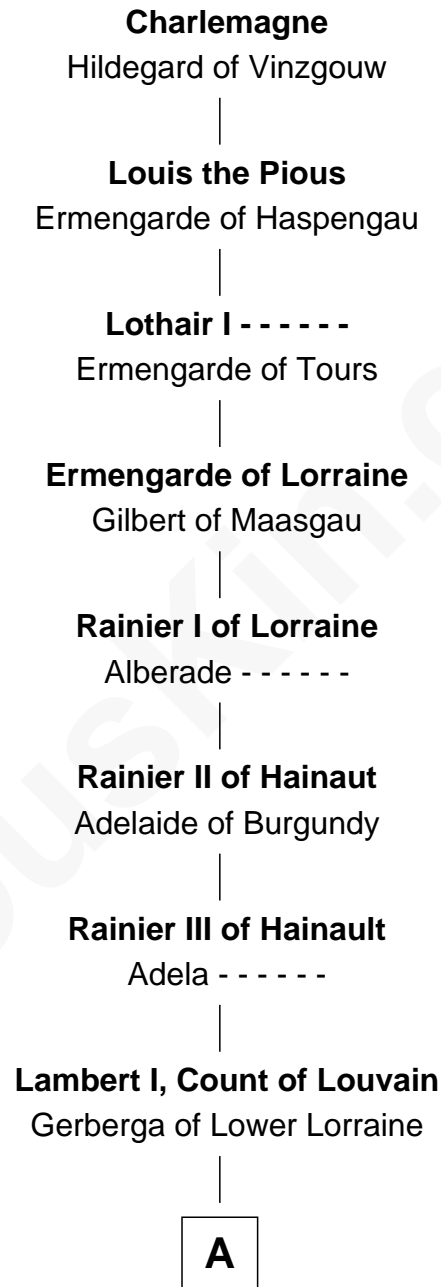

# FamousKin.com Relationship Chart of

**Charlemagne**

*King of the Franks*

34th Great-grandfather of

**Johnny Mercer**

*Songwriter and Co-Founder of Capitol Records*

**A**

**Lambert II, Count of Louvain**

Oda of Lorraine

**Henry II, Count of Louvain**

Adela of Orthen

**Gottfried I, Count of Louvain**

Ide de Chiny

**Godfrey II, Count of Louvain**

Luitgarde of Sulzbach

**Godfrey III, Count of Louvain**