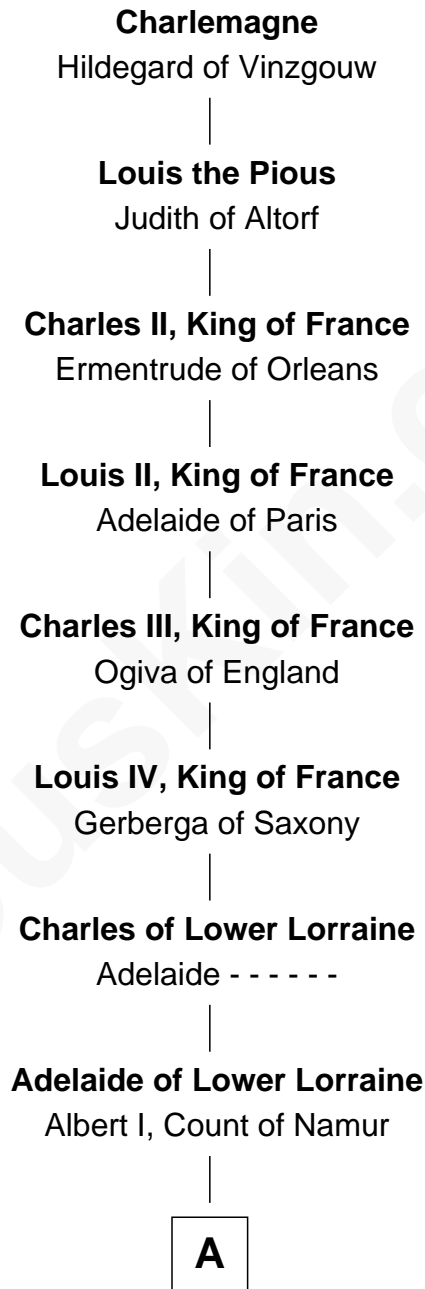

FamousKin.com Relationship Chart of

Charlemagne

King of the Franks

37th Great-grandfather of

Zach Snyder

Filmmaker

A

Albert II, Count of Namur
Regelinde of Lower Lorraine

Albert III, Count of Namur
Ida of Saxony

Godfrey, Count of Namur
Sybil of Chateau-Porcien

Probable

Elizabeth of Namur
Gervais, Count of Rethel

Elizabeth of Rethel
Robert Marmion

Robert Marmion
Phillipa - - - - -