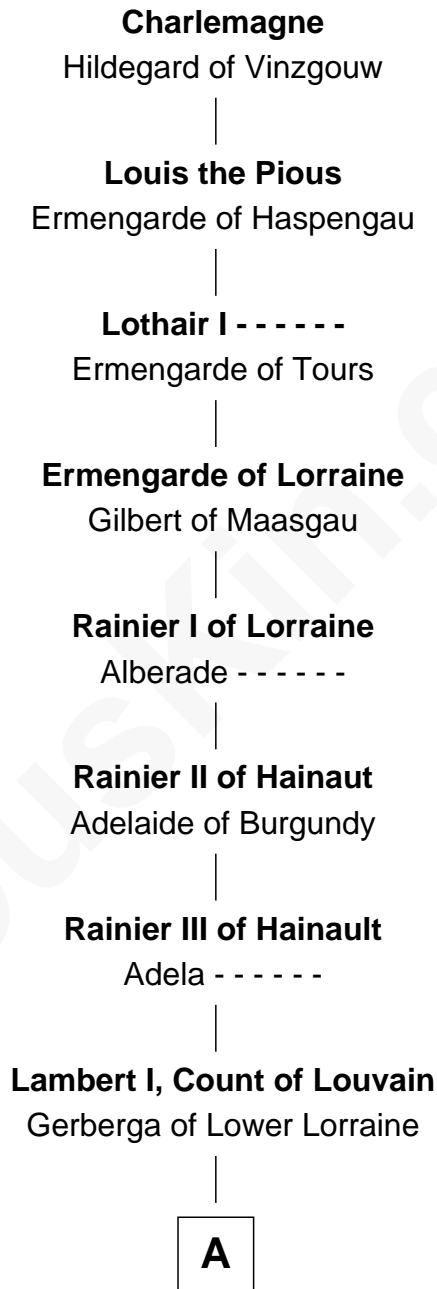

# FamousKin.com Relationship Chart of

**Charlemagne**

*King of the Franks*

33rd Great-grandfather of

**Robert Frost**

*Poet and Playwright*

**A**

**Lambert II, Count of Louvain**

Oda of Lorraine

**Henry II, Count of Louvain**

Adela of Orthen

**Gottfried I, Count of Louvain**

Ide de Chiny

**Alice of Louvain**

William d'Aubenev

**William d'Aubenev**

Maud de St. Hilary

**William d'Aubenev**

Mabel of Chester

**Nichole d'Aubenev**

Sir Roger de Somery

**Joan de Somery**

John IV le Strange

**John V le Strange**