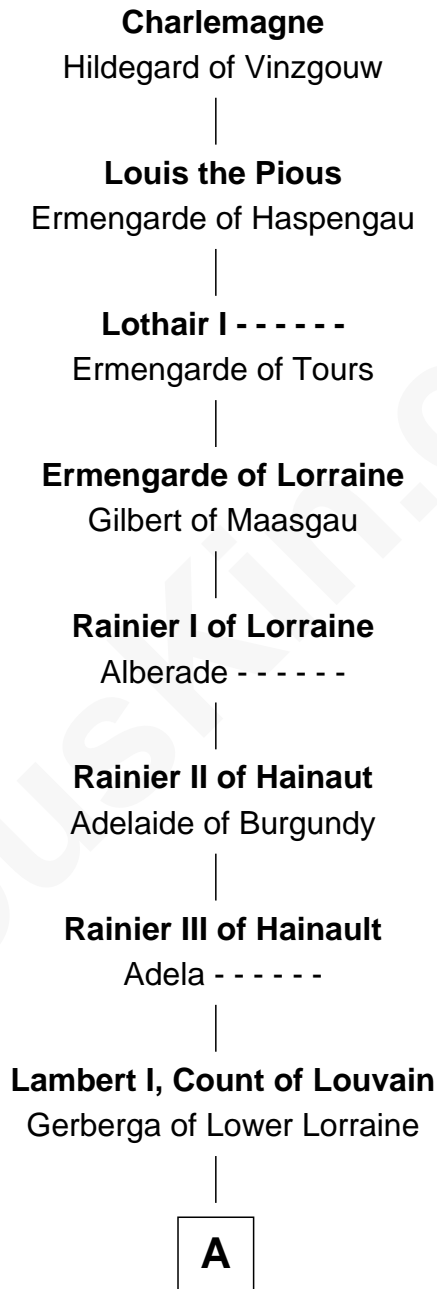

FamousKin.com Relationship Chart of

Charlemagne

King of the Franks

37th Great-grandfather of

Rob Cantor

Singer and Songwriter

A

Lambert II, Count of Louvain

Oda of Lorraine

Henry II, Count of Louvain

Adela of Orthen

Gottfried I, Count of Louvain

Ide de Chiny

Alice of Louvain

William d'Aubenev

William d'Aubenev