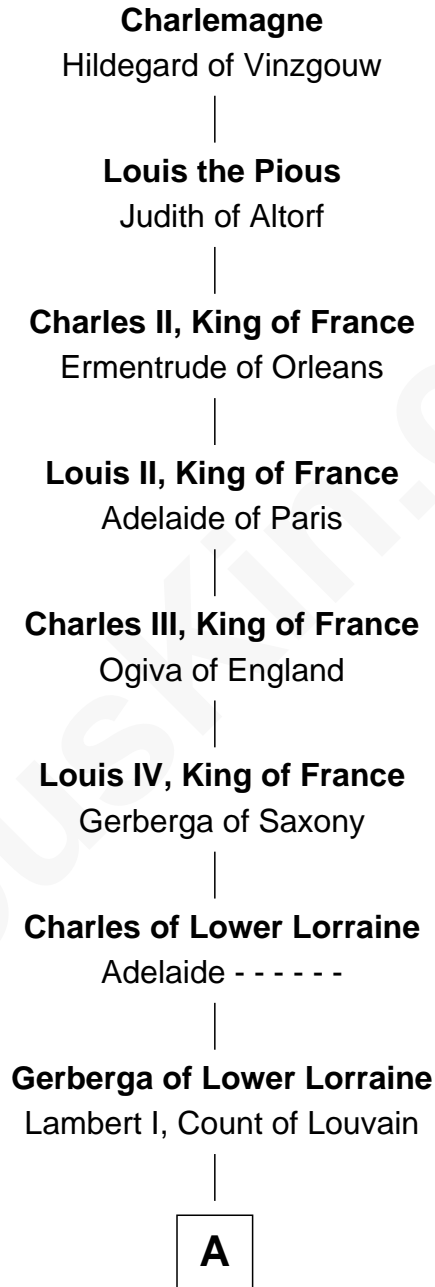

FamousKin.com Relationship Chart of

Charlemagne

King of the Franks

24th Great-grandfather of

Rev. John Whittingham

(c1616 - 1639) Great Migration Immigrant 1637

A

Lambert II, Count of Louvain

Oda of Lorraine

Henry II, Count of Louvain

Adela of Orthen

Gottfried I, Count of Louvain

Ide de Chiny

Alice of Louvain

William d'Aubenev

William d'Aubenev