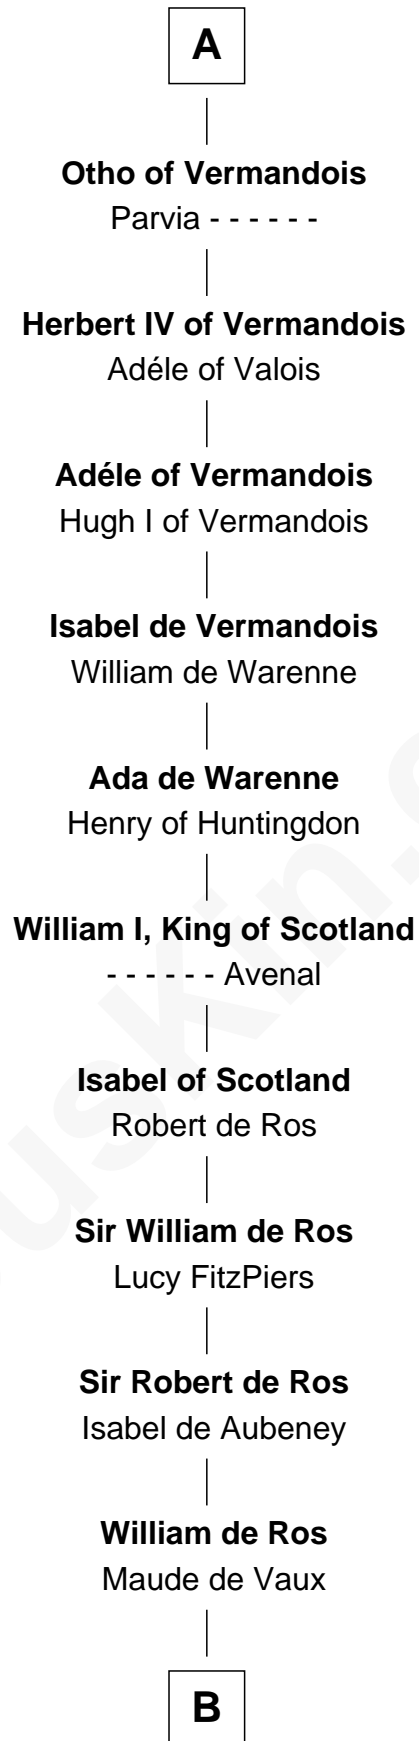

## Relationship Chart of

### Charlemagne

*King of the Franks*

30th Great-grandfather of

### Robert Treat Paine

*Signer of the Declaration of Independence*

**B**

**Sir William de Ros**  
Margery de Badlesmere

**Maud de Roos**  
John de Welles

**Margery de Welles**  
Stephen le Scrope

**John le Scrope**  
Elizabeth Chaworth