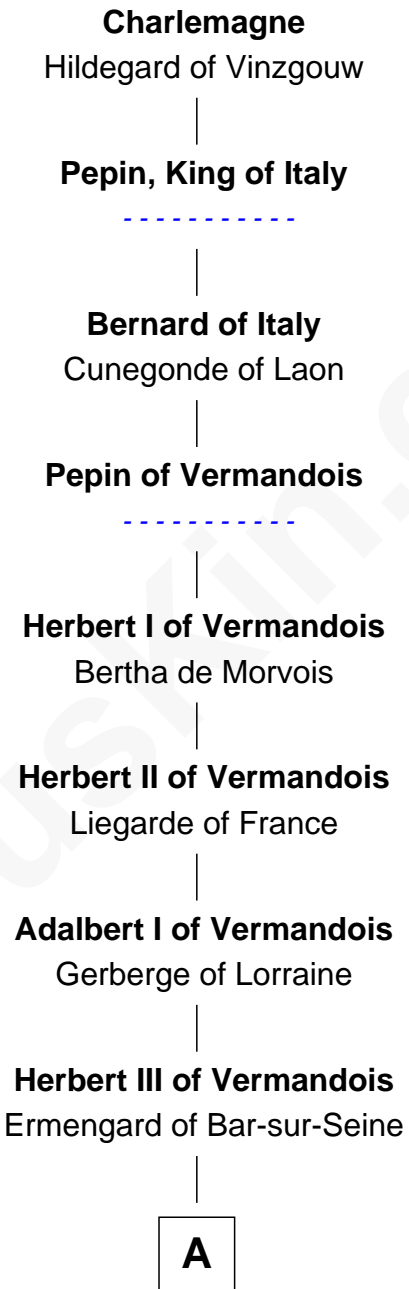

FamousKin.com Relationship Chart of

Charlemagne

King of the Franks

30th Great-grandfather of

William Floyd

Signer of the Declaration of Independence

A

Otho of Vermandois

Parvia - - - - -

Herbert IV of Vermandois

Adèle of Valois

Adèle of Vermandois

Hugh I of Vermandois

Isabel de Vermandois

William de Warenne

Gundred de Warenne

Roger de Newburgh

Waleran de Newburgh

Alice de Harcourt

Alice de Newburgh

William Mauduit

Isabel Mauduit

Sir William de Beauchamp

William de Beauchamp