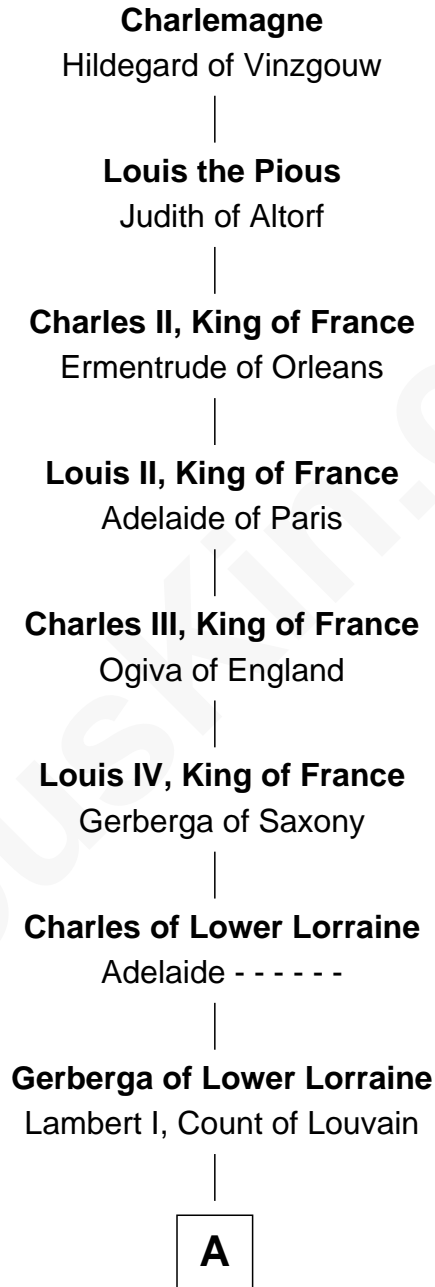

FamousKin.com Relationship Chart of

Charlemagne

King of the Franks

24th Great-grandfather of

Samuel Appleton

(c1586 - 1670) Great Migration Immigrant 1636

A

Lambert II, Count of Louvain

Oda of Lorraine

Henry II, Count of Louvain

Adela of Orthen

Gottfried I, Count of Louvain

Ide de Chiny

Alice of Louvain

William d'Aubenev

William d'Aubenev

Elizabeth Muston

Margery Whetehill

Edward Isaac

Mary Isaac

Thomas Appleton

Samuel Appleton

Great Migration Immigrant 1636