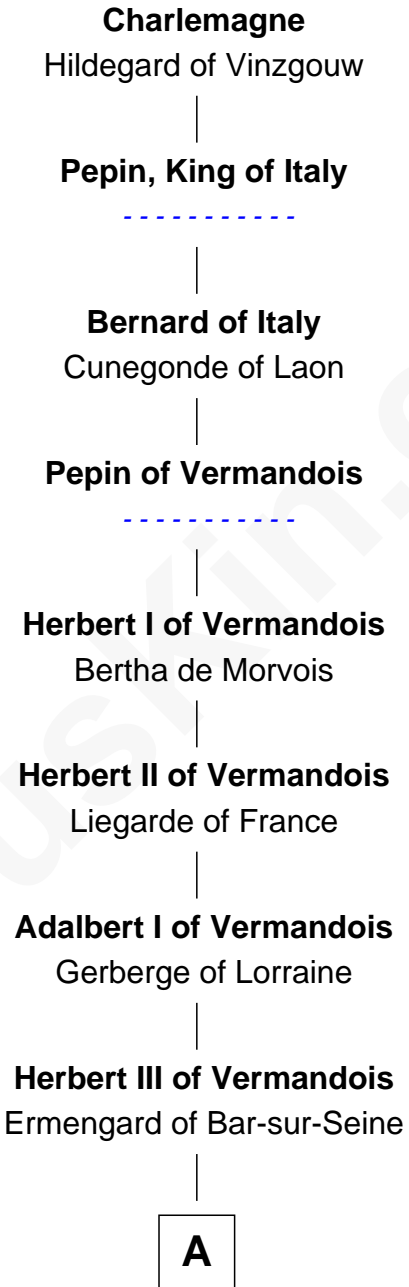

FamousKin.com Relationship Chart of

Charlemagne

King of the Franks

28th Great-grandfather of

Caesar Rodney

Signer of the Declaration of Independence

A

Otho of Vermandois

Parvia - - - - -

Herbert IV of Vermandois

Adèle of Valois

Adèle of Vermandois

Hugh I of Vermandois

Isabel de Vermandois

William de Warenne

Ada de Warenne