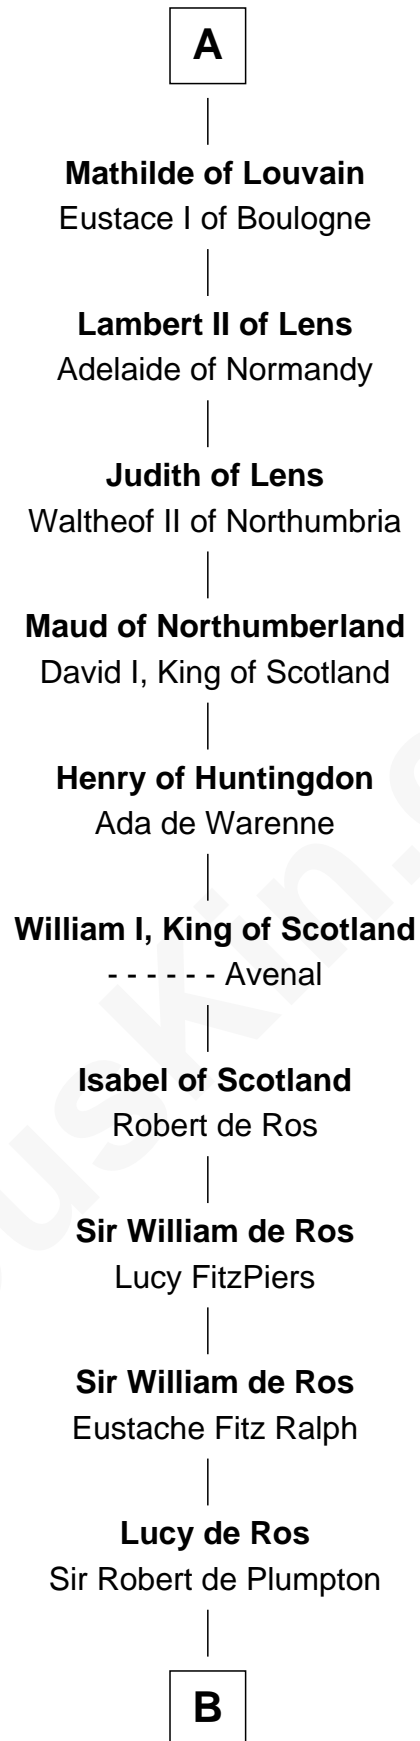

# FamousKin.com Relationship Chart of

**Charlemagne**

*King of the Franks*

39th Great-grandfather of

**Taylor Swift**

*Singer and Songwriter*

**B**

**Sir William de Plumpton**

Christiana de Mowbray

**Alice Plumpton**

Sir Richard de Sherburne

**Margaret de Sherburne**

Richard de Bayley

**Richard Sherburne**

Agnes Harington

**Richard Sherburne**

Alice Hamerton

**Agnes Sherburne**

Henry Rushton

**Nicholas Rushton**

Margaret Radcliffe

**Agnes Rushton**

Richard Worthington

**Peter Worthington**