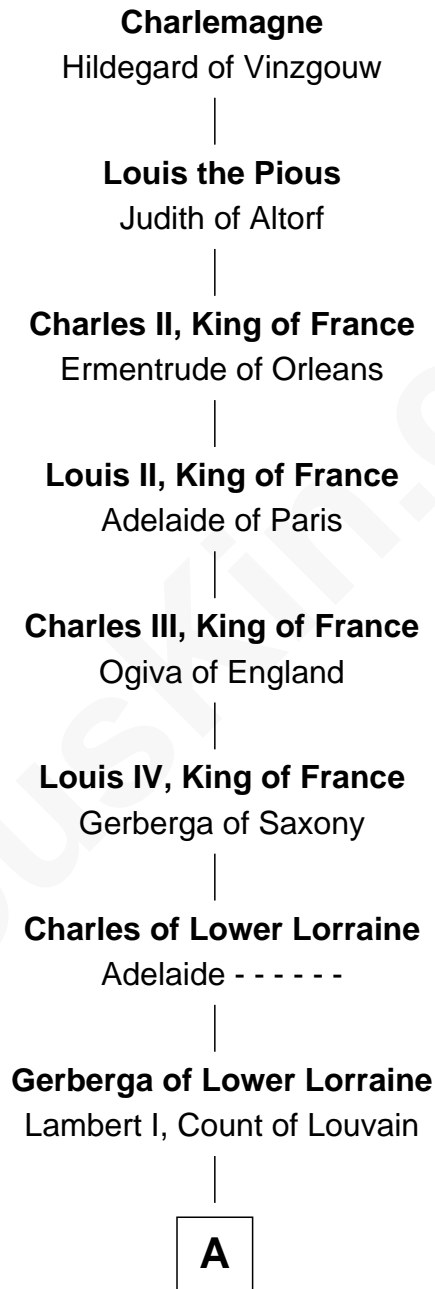

FamousKin.com Relationship Chart of

Charlemagne

King of the Franks

24th Great-grandfather of

David Yale

(c1613 - 1690) Great Migration Immigrant 1638

A

Lambert II, Count of Louvain

Oda of Lorraine

Henry II, Count of Louvain

Adela of Orthen

Gottfried I, Count of Louvain

Ide de Chiny

Alice of Louvain

William d'Aubenev

William d'Aubenev