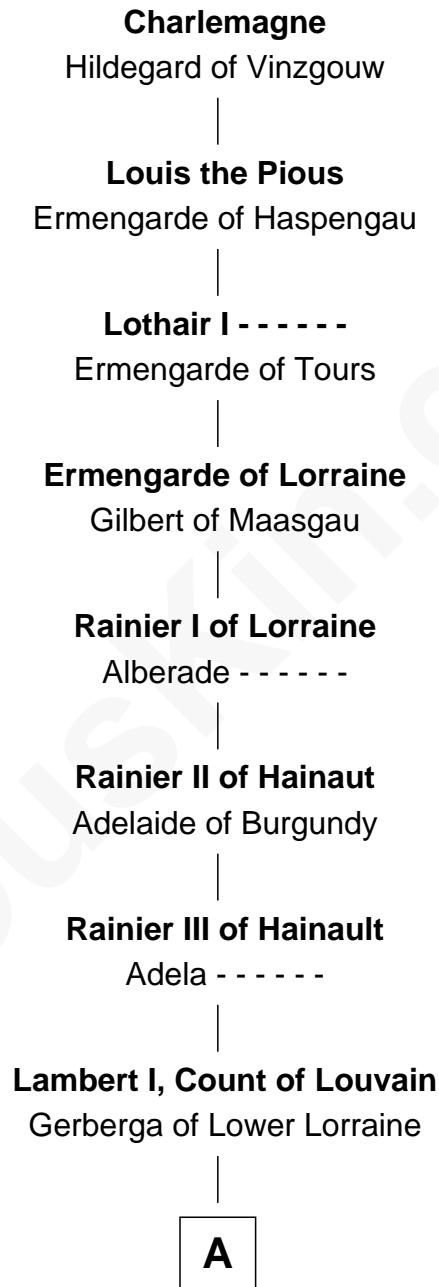

FamousKin.com Relationship Chart of

Charlemagne

King of the Franks

37th Great-grandfather of

Kevin Bacon

Movie Actor

A

Mathilde of Louvain
Eustace I of Boulogne

Lambert II of Lens
Adelaide of Normandy

Judith of Lens
Waltheof II of Northumbria

Maud of Northumberland
David I, King of Scotland

Henry of Huntingdon
Ada de Warenne

William I, King of Scotland
----- Avenal