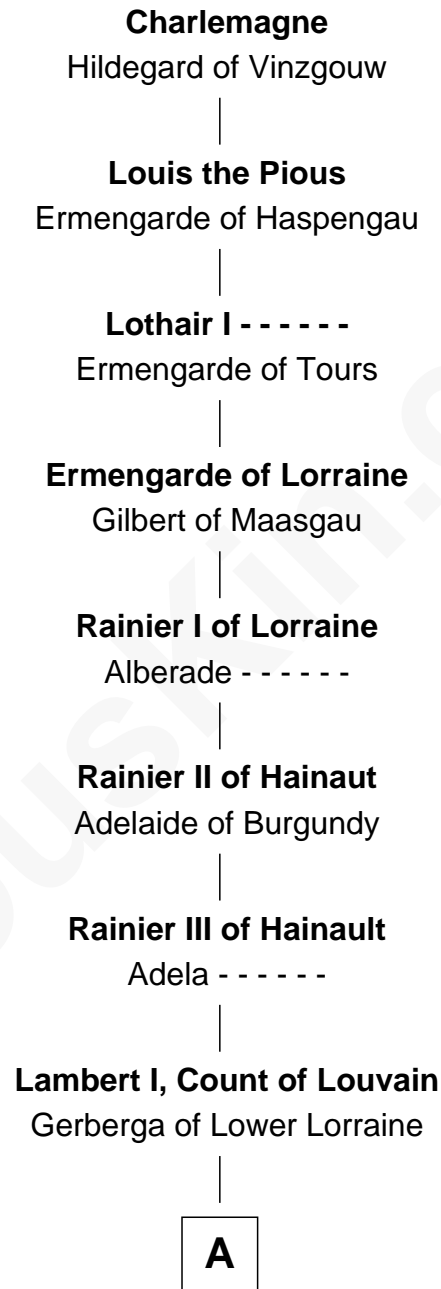

# FamousKin.com Relationship Chart of

**Charlemagne**

*King of the Franks*

36th Great-grandfather of

**Ken Burns**

*Documentary Filmmaker*

**A**

**Mathilde of Louvain**  
Eustace I of Boulogne

**Lambert II of Lens**  
Adelaide of Normandy

**Judith of Lens**  
Waltheof II of Northumbria

**Maud of Northumberland**  
David I, King of Scotland

**Henry of Huntingdon**  
Ada de Warenne

**David of Huntingdon**  
Maud of Chester

**Ada of Huntingdon**  
Sir Henry de Hastings

**Sir Henry de Hastings**  
Joan de Cantilupe

**Sir John de Hastings**  
Isabel de Valence

**Elizabeth de Hastings**  
Sir Roger de Grey

**B**

**B**

**Sir Reynold de Grey**