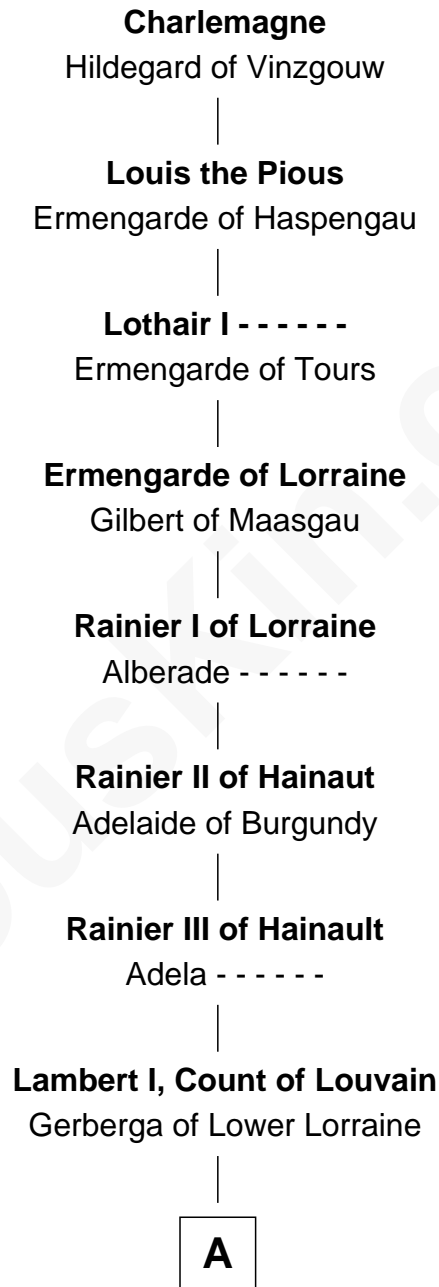

FamousKin.com Relationship Chart of

Charlemagne

King of the Franks

31st Great-grandfather of

Colonel Robert Gould Shaw

U.S. Civil War leader of film "Glory" fame

A

Lambert II, Count of Louvain

Oda of Lorraine

Henry II, Count of Louvain

Adela of Orthen

Gottfried I, Count of Louvain

Ide de Chiny

Alice of Louvain

William d'Aubenev

William d'Aubenev