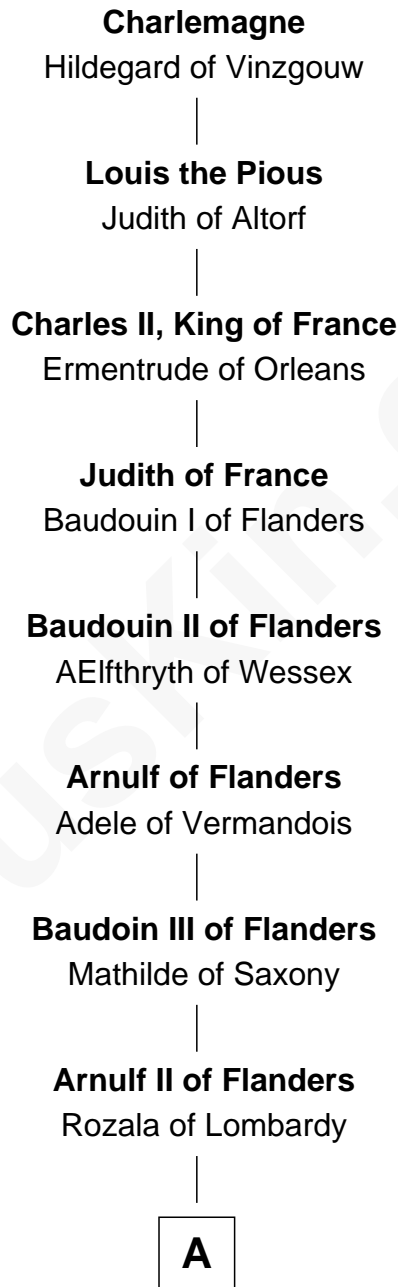

# FamousKin.com Relationship Chart of

**Charlemagne**

*King of the Franks*

37th Great-grandfather of

**Anne Baxter**

*Movie Actress*

**A**

**Baudoin IV of Flanders**

Ogive of Luxembourg

**Baudoin V of Flanders**

Adela of France

**Matilda of Flanders**

William I, King of England

**Henry I, King of England**

Maud of Scotland

**Maud of England**

Geoffrey Plantagenet

**Henry II, King of England**

Eleanor of Aquitaine

**John, King of England**

Isabelle of Angoulême

**Henry III, King of England**

Eleanor of Provence

**Edward I, King of England**

Eleanor of Castile

**Edward II, King of England**

Isabella of France

**B**

**B**

**Edward III, King of England**

Philippa of Hainault

**Sir Thomas Plantagenet**