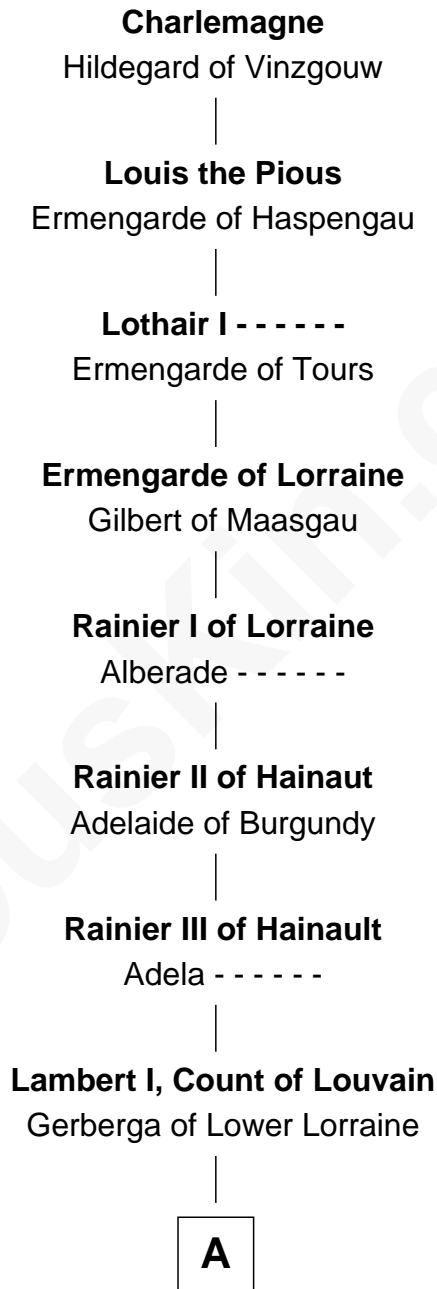

FamousKin.com Relationship Chart of

Charlemagne

King of the Franks

35th Great-grandfather of

Liza Minnelli

Singer and Actress

FamousKin.com

A