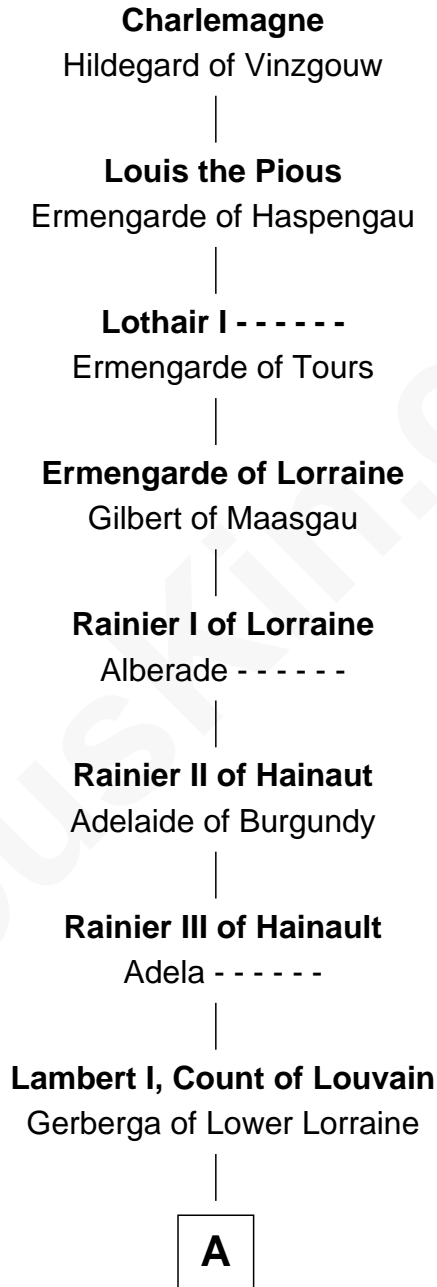

# FamousKin.com Relationship Chart of

**Charlemagne**

*King of the Franks*

34th Great-grandfather of

**Bette Davis**

*Movie Actress*

**A**

**Lambert II, Count of Louvain**

Oda of Lorraine

**Henry II, Count of Louvain**

Adela of Orthen

**Gottfried I, Count of Louvain**

Ide de Chiny

**Alice of Louvain**

William d'Aubenev

**William d'Aubenev**

Maud de St. Hilary

**William d'Aubenev**

Mabel of Chester

**Nichole d'Aubenev**

Sir Roger de Somery

**Maud de Somery**

Sir Henry de Erdington

**Sir Henry de Erdington**