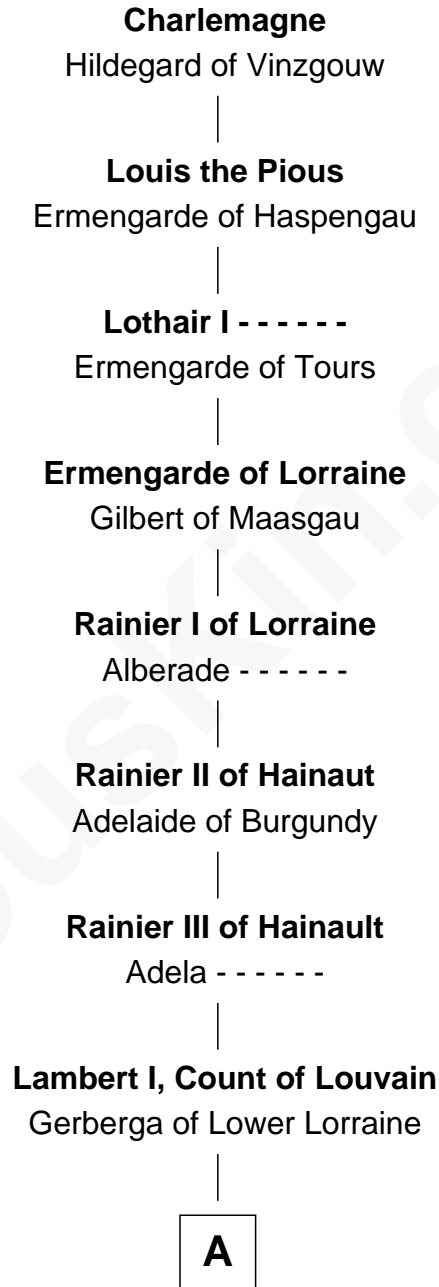

FamousKin.com Relationship Chart of

Charlemagne

King of the Franks

37th Great-grandfather of

Jane Fonda

Movie Actress

A

Mathilde of Louvain
Eustace I of Boulogne

Lambert II of Lens
Adelaide of Normandy

Judith of Lens
Waltheof II of Northumbria

Maud of Northumberland
David I, King of Scotland

Henry of Huntingdon
Ada de Warenne

William I, King of Scotland
----- Avenal