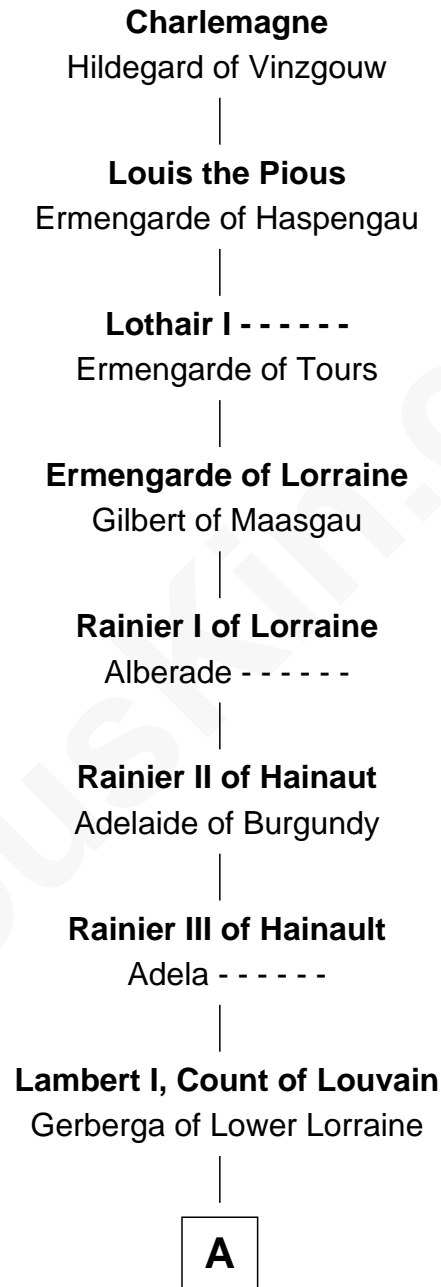

# FamousKin.com Relationship Chart of

**Charlemagne**

*King of the Franks*

37th Great-grandfather of

**Shirley Temple**

*Movie Actress*

**A**

**Mathilde of Louvain**  
Eustace I of Boulogne

**Lambert II of Lens**  
Adelaide of Normandy

**Judith of Lens**  
Waltheof II of Northumbria

**Maud of Northumberland**  
Simon I de St. Liz

**Maud de St. Liz**  
Saher I de Quincy

**Alice de St. Liz**  
Roger de Huntingfield

**Sir William de Huntingfield**  
Isabel FitzWilliam

**Sarah de Huntingfield**  
Richard de Keynes

**Richard de Keynes**  
Alice de Mankesy

**Joan de Keynes**  
Sir Roger Lewknor

**B**

**B**

**Sir Thomas Lewknor**

Sybil - - - - -

**Sir Roger Lewknor**

Katherine Bardolf

| Probable

**Beatrix Lewknor**

Ralph Roper

| Probable

**Edmond Roper**