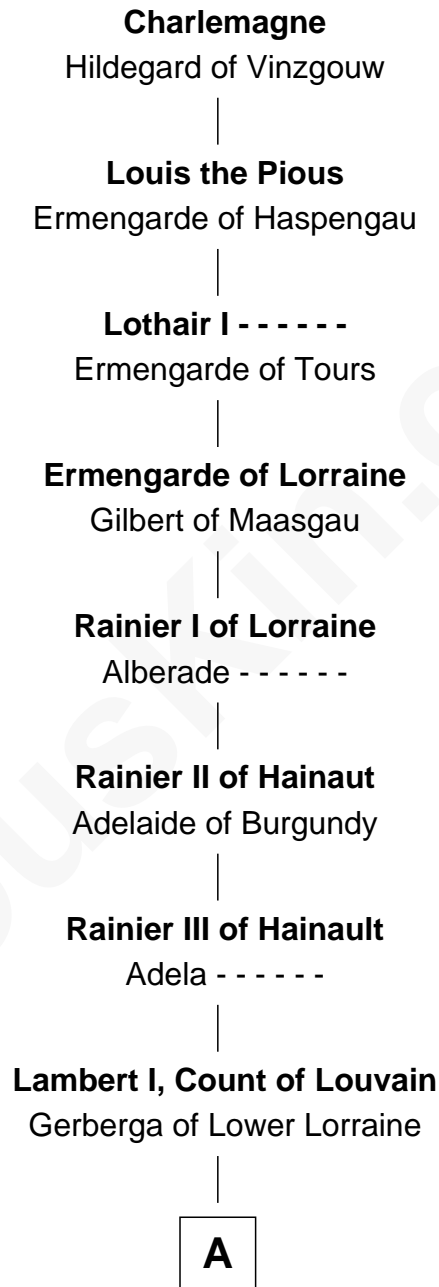

FamousKin.com Relationship Chart of

Charlemagne

King of the Franks

35th Great-grandfather of

Valerie Bertinelli

Television Actress

A

Lambert II, Count of Louvain

Oda of Lorraine

Henry II, Count of Louvain

Adela of Orthen

Gottfried I, Count of Louvain

Ide de Chiny

Godfrey II, Count of Louvain

Luitgarde of Sulzbach

Godfrey III, Count of Louvain