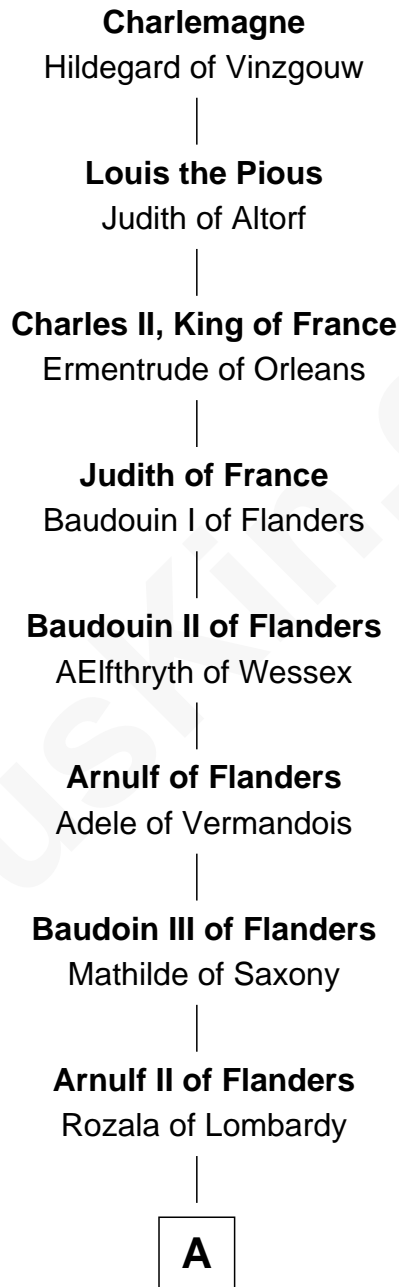

# FamousKin.com Relationship Chart of

**Charlemagne**

*King of the Franks*

37th Great-grandfather of

**Richard Gere**

*Movie Actor*

**A**

**Baudoin IV of Flanders**

Ogive of Luxembourg

**Baudoin V of Flanders**

Adela of France

**Matilda of Flanders**

William I, King of England

**Henry I, King of England**

-----  
**Robert of Gloucester**

Mabel FitzHamon