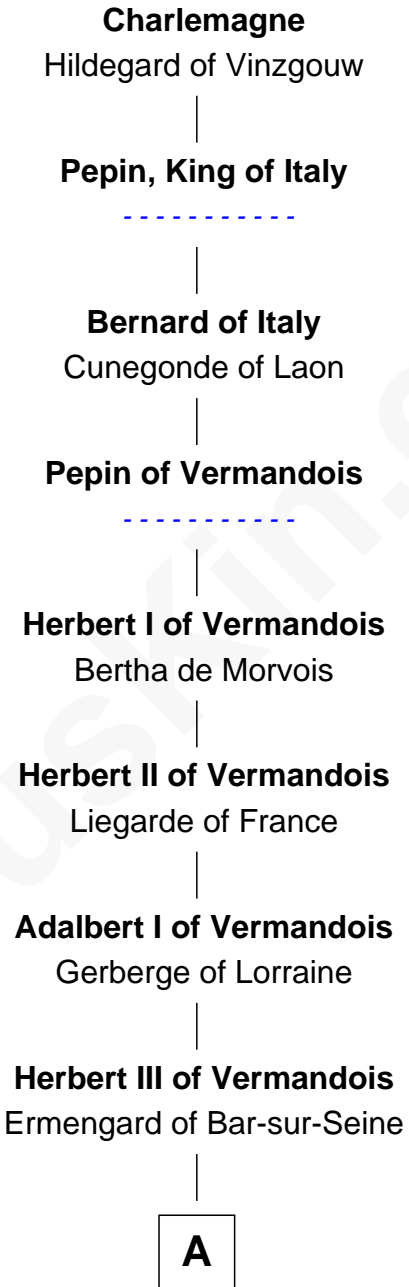

FamousKin.com Relationship Chart of

Charlemagne

King of the Franks

30th Great-grandfather of

William C. C. Claiborne

1st Governor of Louisiana

A

Otho of Vermandois

Parvia - - - - -

Herbert IV of Vermandois

Adèle of Valois

Adèle of Vermandois

Hugh I of Vermandois

Isabel de Vermandois

William de Warenne

Ada de Warenne