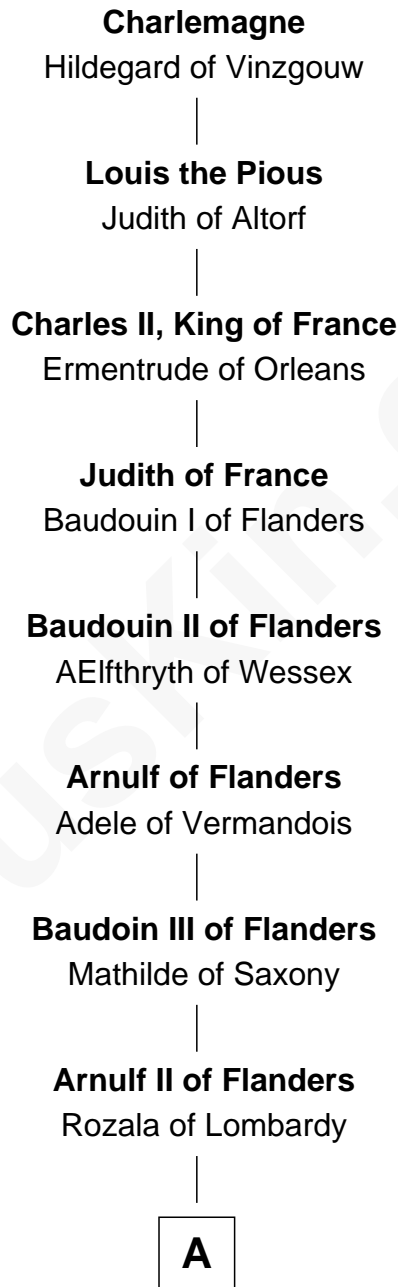

# FamousKin.com Relationship Chart of

**Charlemagne**

*King of the Franks*

**28th Great-grandfather of**

**Patrick Henry**

*1st and 6th Governor of Virginia*

**A**

**Baudoin IV of Flanders**

Ogive of Luxembourg

**Baudoin V of Flanders**

Adela of France

**Matilda of Flanders**

William I, King of England

**Henry I, King of England**

Maud of Scotland

**Maud of England**

Geoffrey Plantagenet

**Henry II, King of England**

Eleanor of Aquitaine

**John, King of England**

Isabelle of Angoulême

**Henry III, King of England**

Eleanor of Provence

**Edward I, King of England**