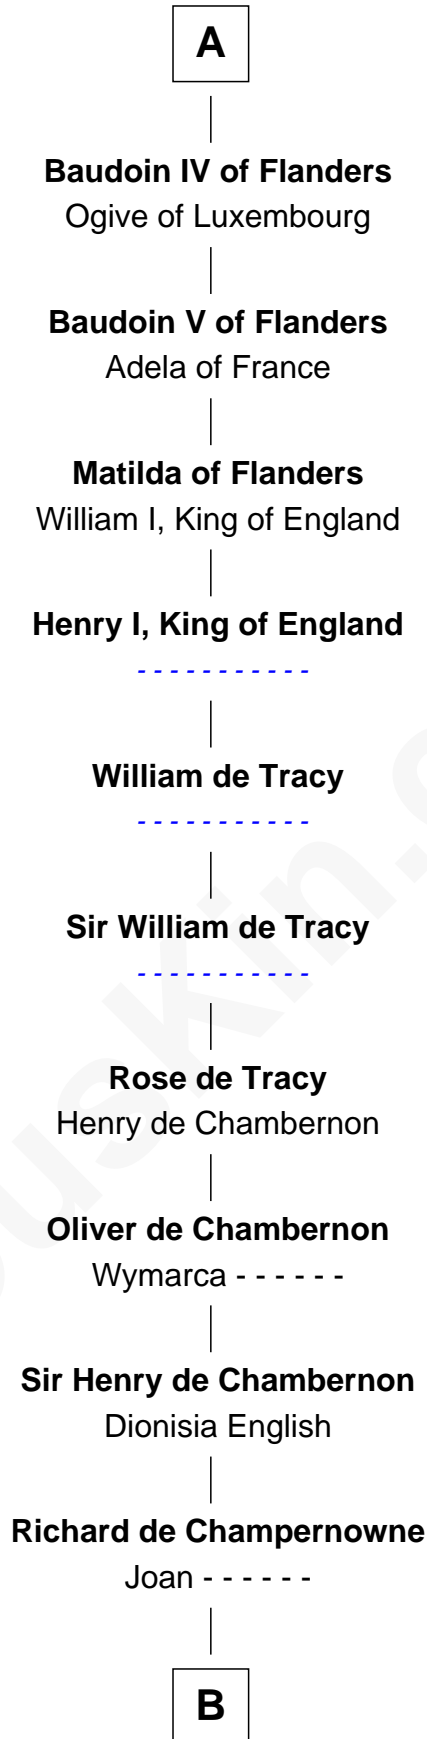

## Relationship Chart of

### Charlemagne

*King of the Franks*

37th Great-grandfather of

**Bess (Wallace) Truman**

*First Lady of President Harry S Truman*

**B**

**Richard Champernowne**

Elizabeth Valletort

**Sir Thomas Champernowne**

Eleanor de Rohart

**Sir Richard Champernowne**

Katherine Daubeny

**John Champernowne**

Margaret Hamley

**Richard Champernowne**

Elizabeth Reynell