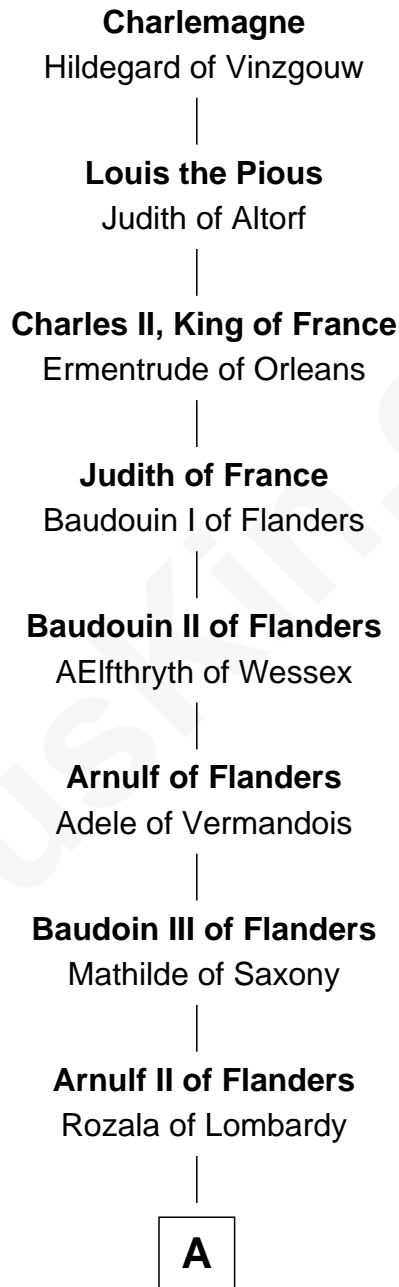

## Relationship Chart of

### Charlemagne

*King of the Franks*

37th Great-grandfather of

**Bess (Wallace) Truman**

*First Lady of President Harry S Truman*

**B**

**Richard Champernowne**

Elizabeth Valletort