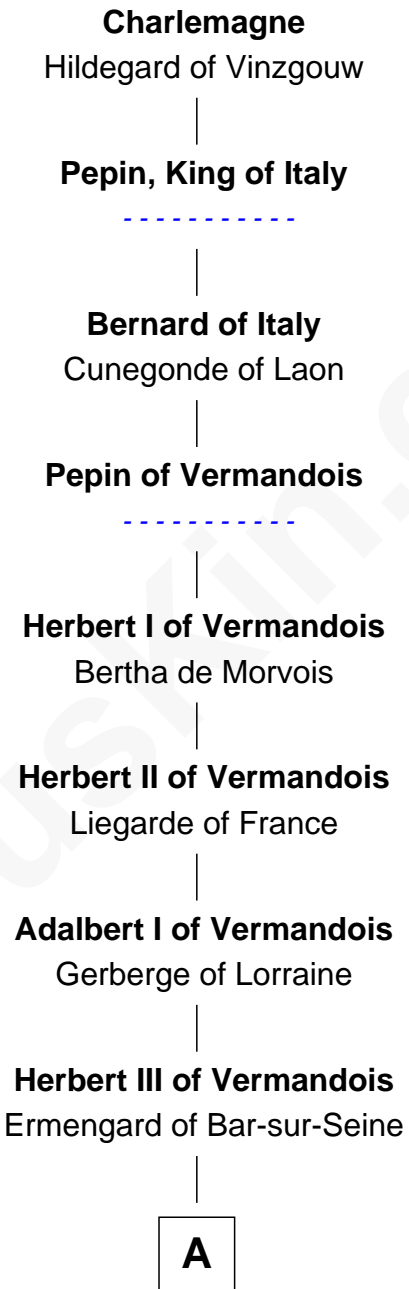

FamousKin.com Relationship Chart of

Charlemagne

King of the Franks

29th Great-grandfather of

George Washington

1st U.S. President

A

Otho of Vermandois

Parvia - - - - -

Herbert IV of Vermandois

Adèle of Valois

Adèle of Vermandois

Hugh I of Vermandois

Isabel de Vermandois

Sir Robert de Beaumont

Robert de Beaumont