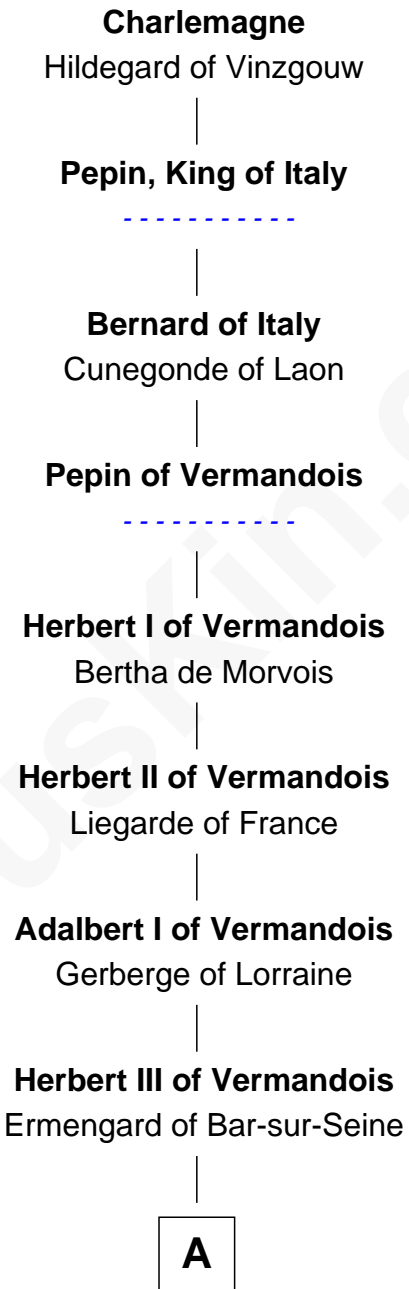

FamousKin.com Relationship Chart of

Charlemagne

King of the Franks

30th Great-grandfather of

John Langdon

Signer of the U.S. Constitution

A

Otho of Vermandois

Parvia - - - - -

Herbert IV of Vermandois

Adèle of Valois

Adèle of Vermandois

Hugh I of Vermandois

Isabel de Vermandois

Sir Robert de Beaumont

Robert de Beaumont