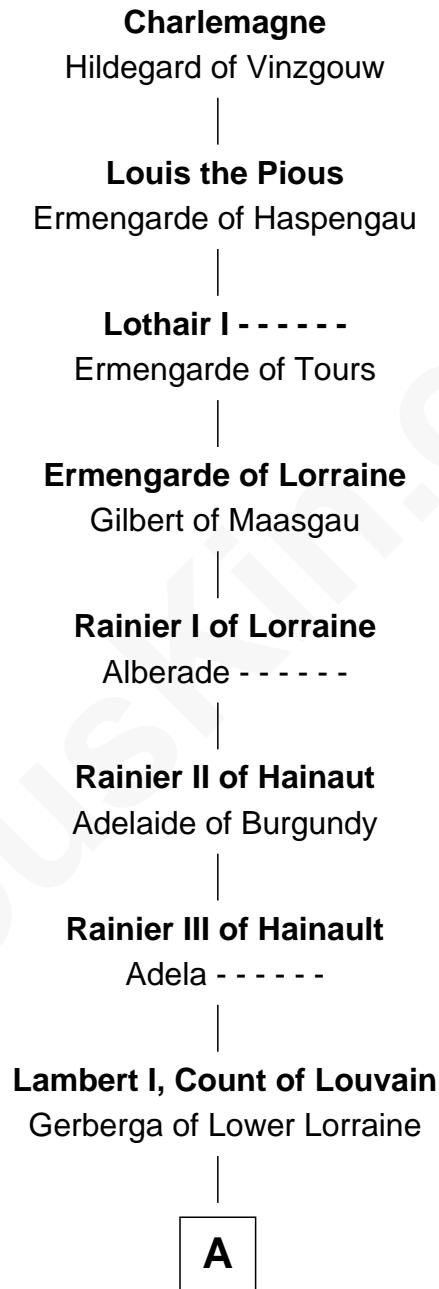

FamousKin.com Relationship Chart of

Charlemagne

King of the Franks

34th Great-grandfather of

Louis Auchincloss

Author

A

Lambert II, Count of Louvain

Oda of Lorraine

Henry II, Count of Louvain

Adela of Orthen

Gottfried I, Count of Louvain

Ide de Chiny

Godfrey II, Count of Louvain

Luitgarde of Sulzbach

Godfrey III, Count of Louvain