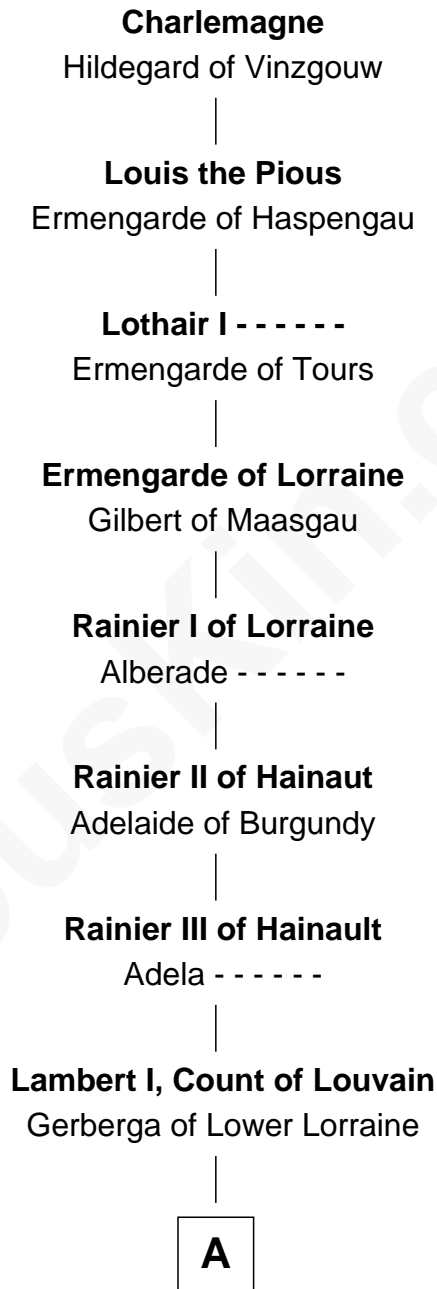

FamousKin.com Relationship Chart of

Charlemagne

King of the Franks

33rd Great-grandfather of

Hetty Green

"The Witch of Wall Street"

A

Mathilde of Louvain
Eustace I of Boulogne

Lambert II of Lens
Adelaide of Normandy

Judith of Lens
Waltheof II of Northumbria

Maud of Northumberland
David I, King of Scotland

Henry of Huntingdon
Ada de Warenne

William I, King of Scotland
----- Avenal