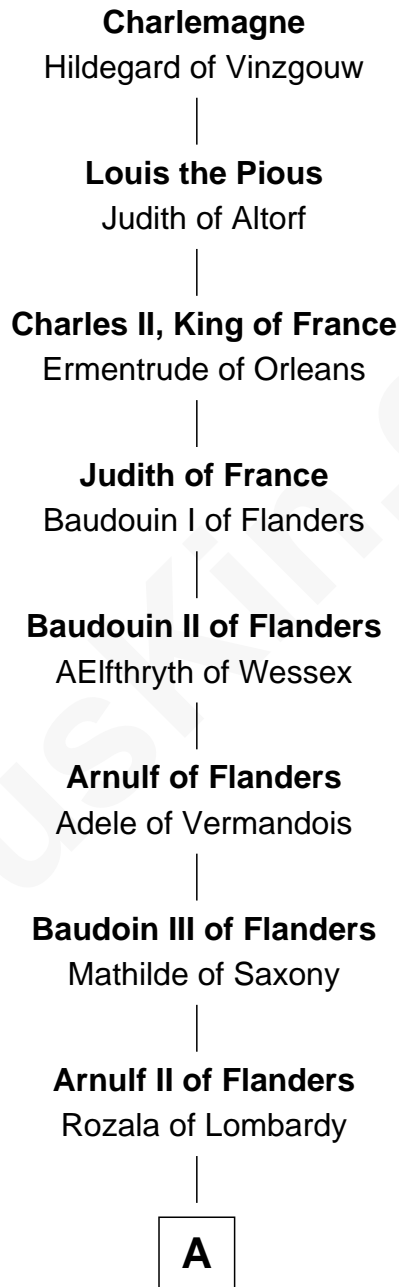

FamousKin.com Relationship Chart of

Charlemagne

King of the Franks

37th Great-grandfather of

Christian Herter

59th Governor of Massachusetts

A

Baudoin IV of Flanders

Ogive of Luxembourg

Baudoin V of Flanders

Adela of France

Matilda of Flanders

William I, King of England

Henry I, King of England

Maud of Scotland

Maud of England