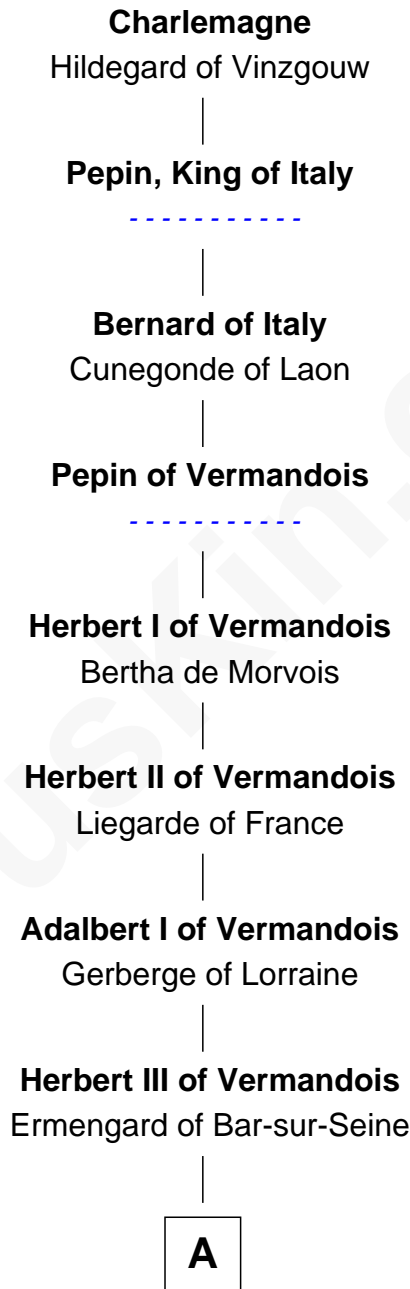

FamousKin.com Relationship Chart of

Charlemagne

King of the Franks

30th Great-grandfather of

Abigail (Smith) Adams

First Lady of President John Adams

A

Otho of Vermandois

Parvia - - - - -

Herbert IV of Vermandois

Adèle of Valois

Adèle of Vermandois

Hugh I of Vermandois

Isabel de Vermandois

William de Warenne

William de Warenne