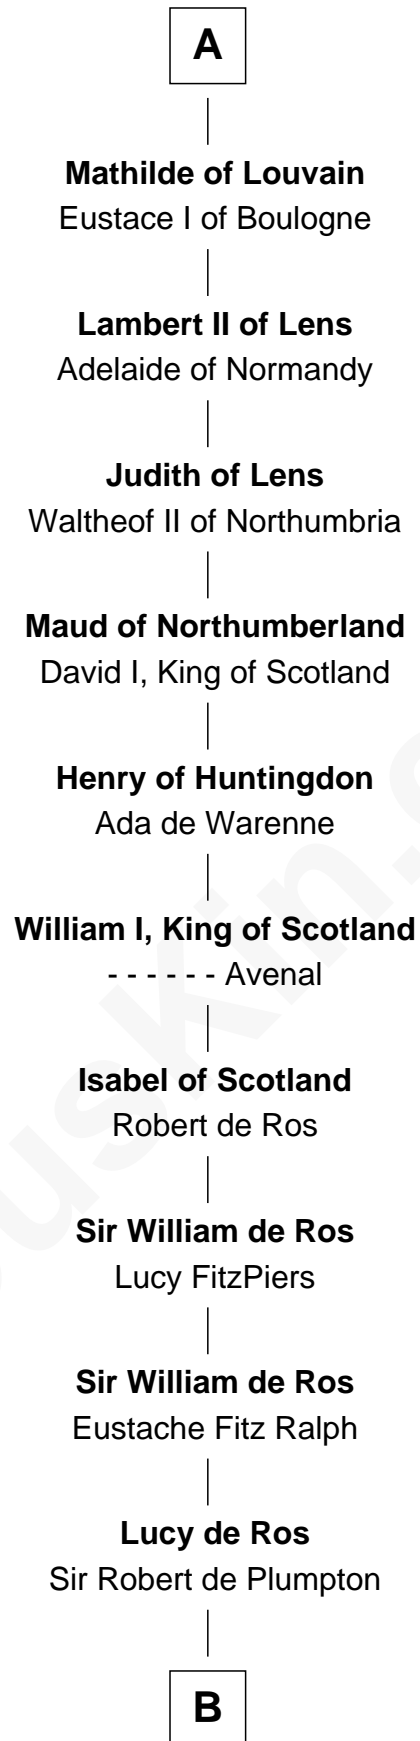

FamousKin.com Relationship Chart of

Charlemagne

King of the Franks

36th Great-grandfather of

Bill Nye

TV's The Science Guy

B

Sir William de Plumpton