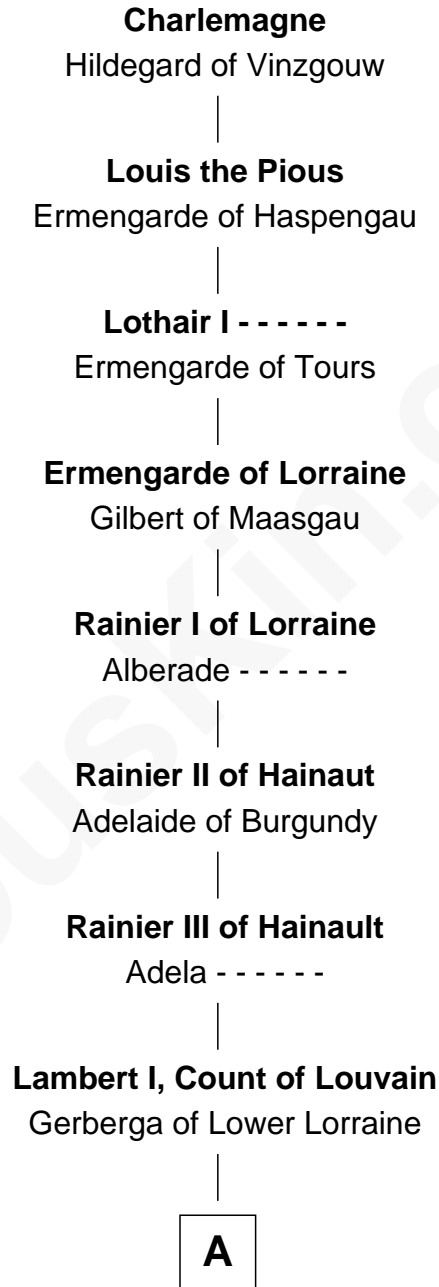

FamousKin.com Relationship Chart of

Charlemagne

King of the Franks

36th Great-grandfather of

Bill Nye

TV's The Science Guy

B

Sir William de Plumpton

Alice Hamerton

Agnes Sherburne

Henry Rushton

Nicholas Rushton

Margaret Radcliffe

Agnes Rushton

Richard Worthington

Peter Worthington