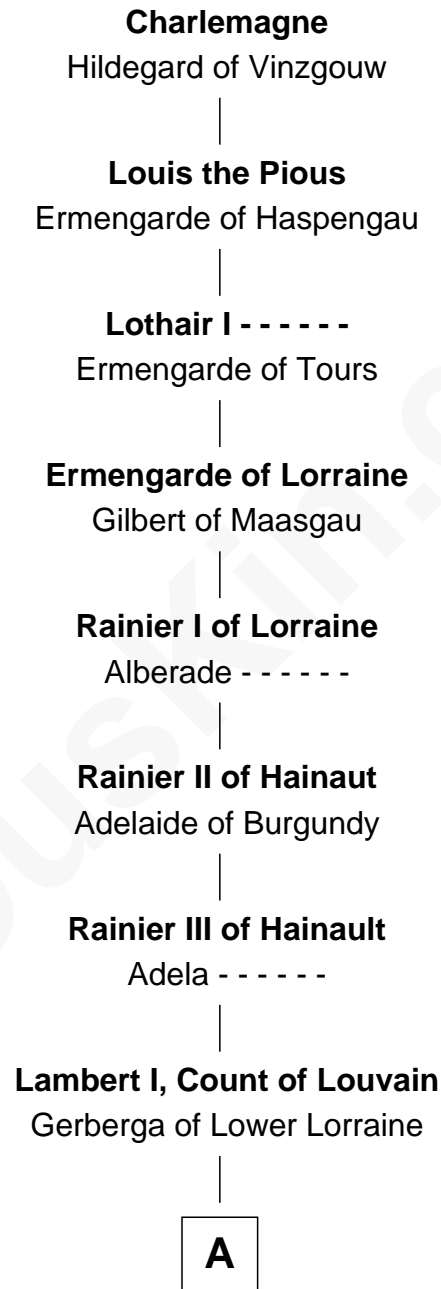

FamousKin.com Relationship Chart of

Charlemagne

King of the Franks

23rd Great-grandfather of

Catherine Parr

6th Wife of King Henry VIII

A

Mathilde of Louvain
Eustace I of Boulogne

Lambert II of Lens
Adelaide of Normandy

Judith of Lens
Waltheof II of Northumbria

Maud of Northumberland
David I, King of Scotland

Henry of Huntingdon
Ada de Warenne

Margaret of Scotland
Humphrey IV de Bohun