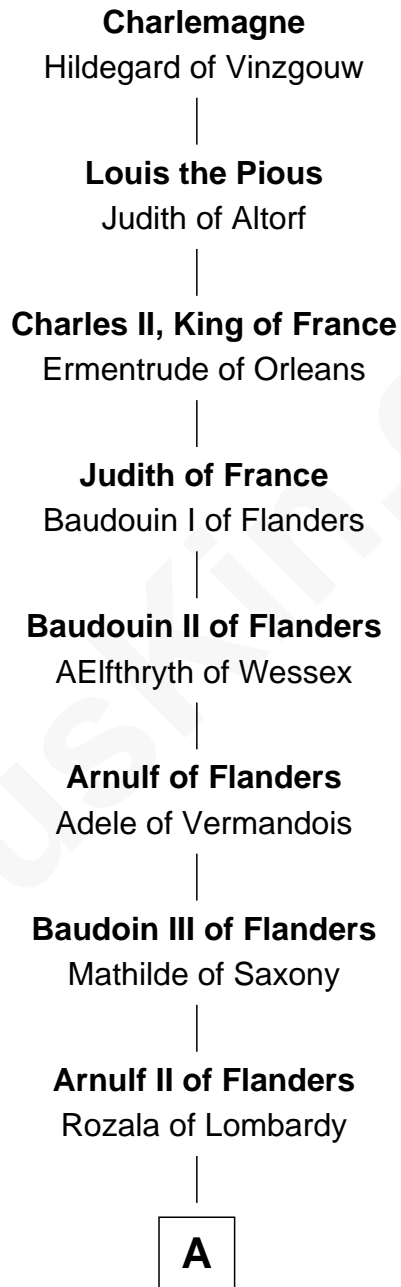

# FamousKin.com Relationship Chart of

**Charlemagne**

*King of the Franks*

36th Great-grandfather of

**Jake Gyllenhaal**

*Movie Actor*

**A**

**Baudoin IV of Flanders**

Ogive of Luxembourg

**Baudoin V of Flanders**

Adela of France

**Matilda of Flanders**

William I, King of England

**Henry I, King of England**

Maud of Scotland

**Maud of England**

Geoffrey Plantagenet

**Henry II, King of England**

Eleanor of Aquitaine

**John, King of England**

Isabelle of Angoulême

**Richard Plantagenet**

-----

**Sir Richard of Cornwall**

Joan - - - - -

**Joan of Cornwall**

Sir John Howard

**B**

**B**

**Sir John Howard**

Alice de Bois

**Sir Robert Howard**