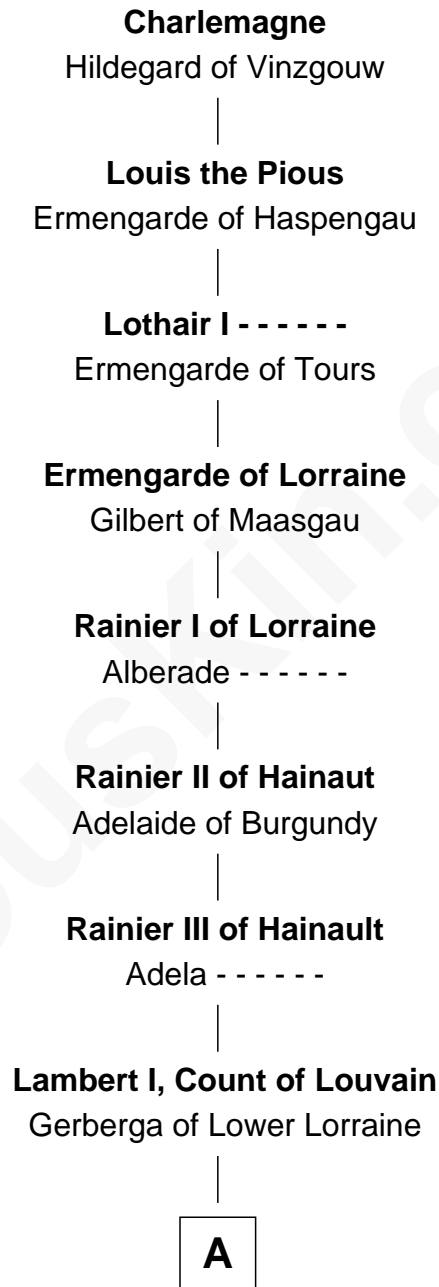

FamousKin.com Relationship Chart of

Charlemagne

King of the Franks

34th Great-grandfather of

Robert H. Goddard

Inventor of First Liquid-propelled Rocket

A

Mathilde of Louvain
Eustace I of Boulogne

Lambert II of Lens
Adelaide of Normandy

Judith of Lens
Waltheof II of Northumbria

Maud of Northumberland
Simon I de St. Liz

Maud de St. Liz
Robert Fitzrichard

Sir Walter Fitzrobert
Maud de Lucy

Alice Fitzwalter
Gilbert Pecche