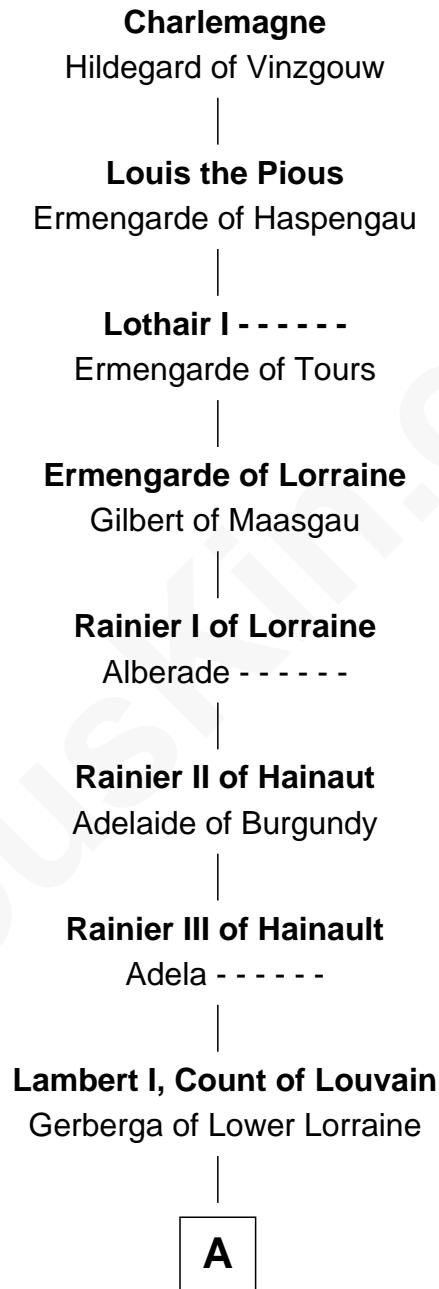

# FamousKin.com Relationship Chart of

**Charlemagne**

*King of the Franks*

35th Great-grandfather of

**Jeb Bush**

*43rd Governor of Florida*

**A**

**Lambert II, Count of Louvain**

Oda of Lorraine

**Henry II, Count of Louvain**

Adela of Orthen

**Gottfried I, Count of Louvain**

Ide de Chiny

**Alice of Louvain**

William d'Aubenev

**William d'Aubenev**

Maud de St. Hilary

**William d'Aubenev**

Mabel of Chester

**Nichole d'Aubenev**

Sir Roger de Somery

**Maud de Somery**

Sir Henry de Erdington

**Sir Henry de Erdington**