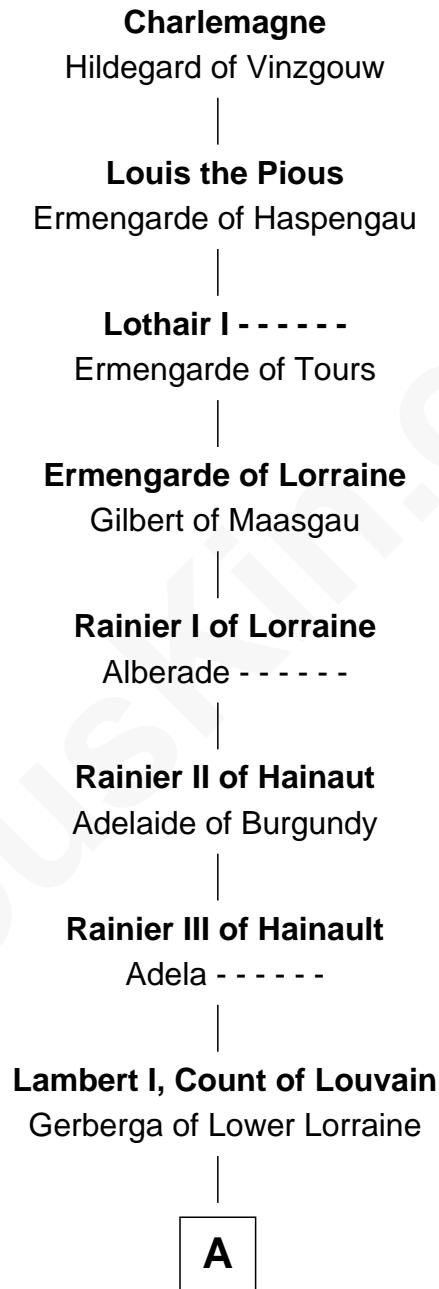

FamousKin.com Relationship Chart of

Charlemagne

King of the Franks

34th Great-grandfather of

Allen Dulles

5th Director of the C.I.A.

A

Lambert II, Count of Louvain

Oda of Lorraine

Henry II, Count of Louvain

Adela of Orthen

Gottfried I, Count of Louvain

Ide de Chiny

Alice of Louvain

William d'Aubenev

William d'Aubenev