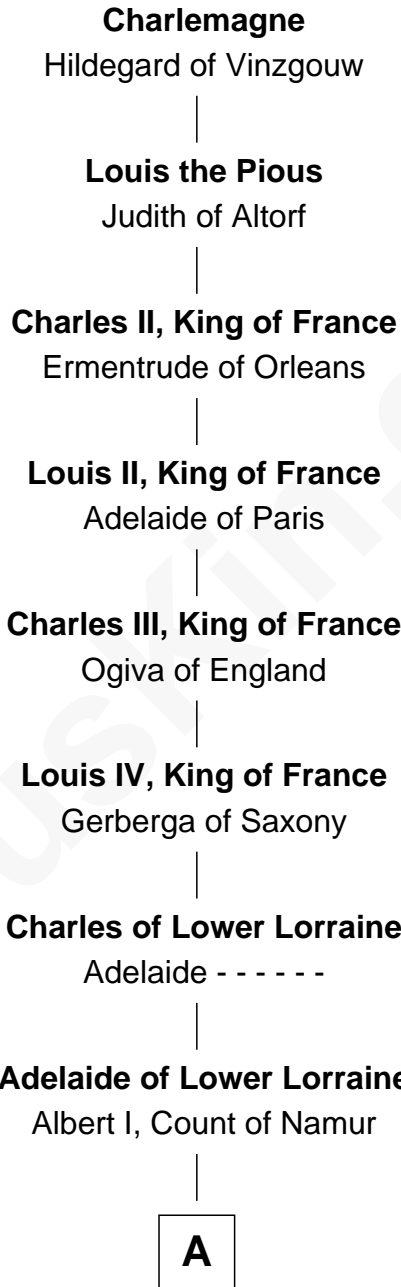

# FamousKin.com Relationship Chart of

**Charlemagne**

*King of the Franks*

**38th Great-grandfather of**

**Lee Remick**

*Movie Actress*

**A**

**Albert II, Count of Namur**  
Regelinde of Lower Lorraine

**Albert III, Count of Namur**  
Ida of Saxony

**Godfrey, Count of Namur**  
Sybil of Chateau-Porcien

Probable

**Elizabeth of Namur**  
Gervais, Count of Rethel

**Miliscent of Rethel**  
Richard de Camville

**William de Camville**  
Auberée de Marmion

**William de Camville**  
Iseuda - - - - -

**Thomas de Camville**  
Agnes - - - - -

**Felicia de Camville**  
Philip Durvassal

**Thomas Durvassal**  
Margery - - - - -

**B**

**B**

**Margery Durvassal**

William de la Spine

**William de la Spine**

Alice de Bruley

**Sir Guy de la Spine**

Katherine - - - - -