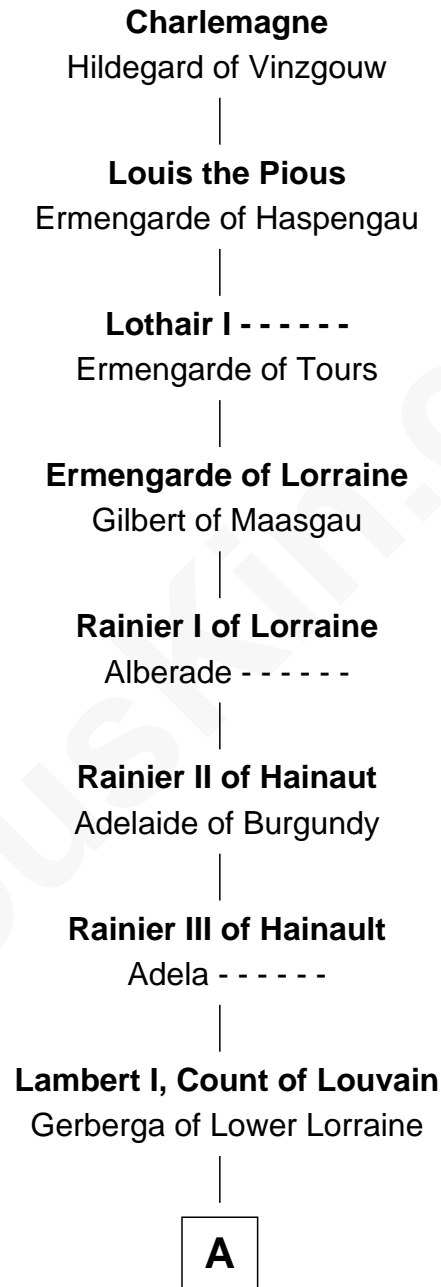

# FamousKin.com Relationship Chart of

**Charlemagne**

*King of the Franks*

31st Great-grandfather of

**C. W. Post**

*Founder of Post Cereals*

**A**

**Lambert II, Count of Louvain**

Oda of Lorraine

**Henry II, Count of Louvain**

Adela of Orthen

**Gottfried I, Count of Louvain**

Ide de Chiny

**Alice of Louvain**

William d'Aubenev

**William d'Aubenev**

Maud de St. Hilary

**William d'Aubenev**

Mabel of Chester

**Nichole d'Aubenev**

Sir Roger de Somery

**Maud de Somery**

Sir Henry de Erdington

**Sir Henry de Erdington**