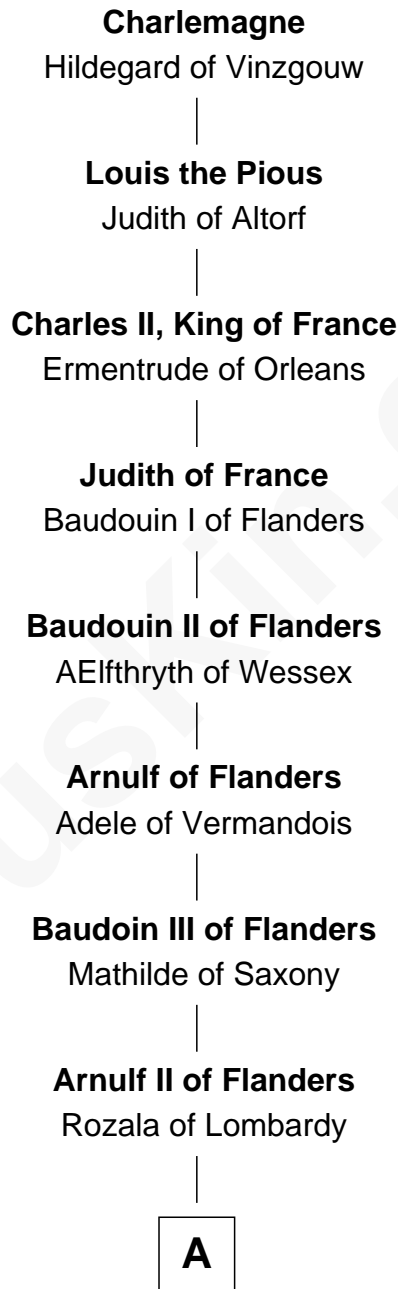

FamousKin.com Relationship Chart of

Charlemagne

King of the Franks

40th Great-grandfather of

Derek Hough

Dancer and Actor - "DWTS" Pro

A

Baudoin IV of Flanders

Ogive of Luxembourg

Baudoin V of Flanders

Adela of France

Matilda of Flanders

William I, King of England

Henry I, King of England

Maud of Scotland

Maud of England