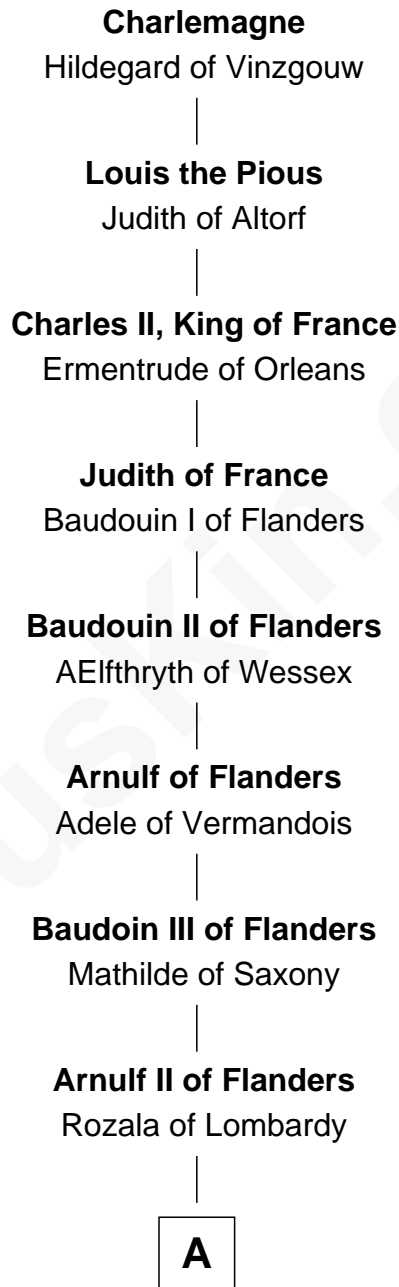

# FamousKin.com Relationship Chart of

**Charlemagne**

*King of the Franks*

29th Great-grandfather of

**Benjamin Harrison V**

*Signer of the Declaration of Independence*

**A**

**Baudoin IV of Flanders**

Ogive of Luxembourg

**Baudoin V of Flanders**

Adela of France

**Matilda of Flanders**

William I, King of England

**Henry I, King of England**

Maud of Scotland

**Maud of England**

Geoffrey Plantagenet

**Henry II, King of England**

Eleanor of Aquitaine

**John, King of England**

Isabelle of Angoulême

**Henry III, King of England**

Eleanor of Provence

**Edward I, King of England**