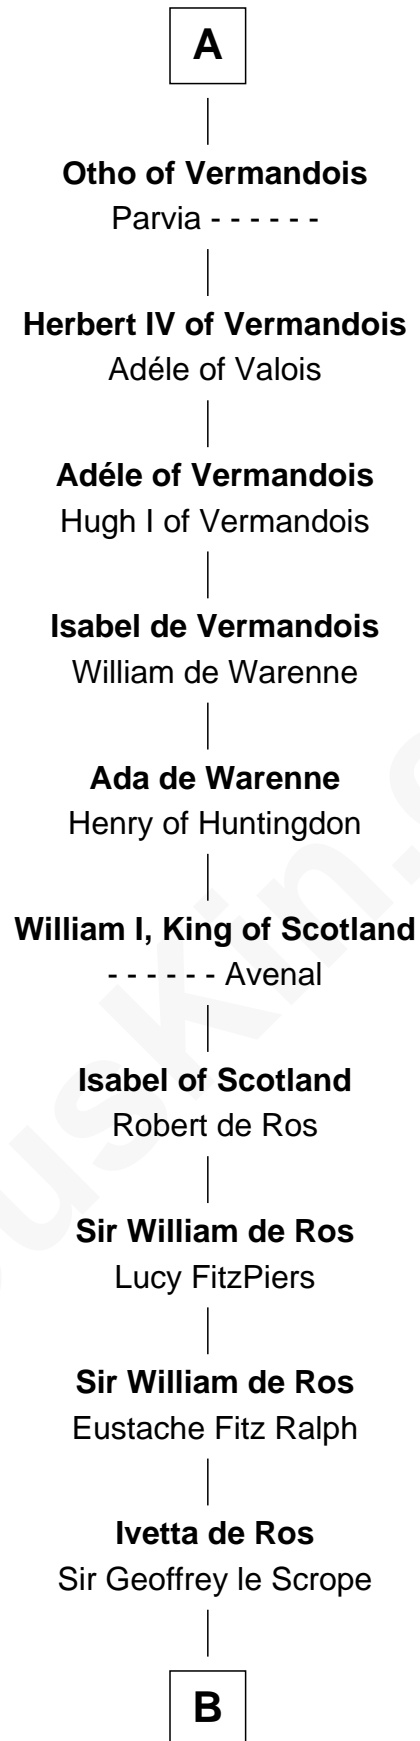

FamousKin.com Relationship Chart of

Charlemagne

King of the Franks

30th Great-grandfather of

Meriwether Lewis

Lewis and Clark Expedition

Charlemagne

Hildegard of Vinzgouw

Pepin, King of Italy

Bernard of Italy

Cunegonde of Laon

Pepin of Vermandois

Herbert I of Vermandois

Bertha de Morvois

Herbert II of Vermandois

Liegarde of France

Adalbert I of Vermandois

Gerberge of Lorraine

Herbert III of Vermandois

Ermengard of Bar-sur-Seine

A

B

Sir Stephen le Scrope

Isabel - - - - -

Joan le Scrope

William Pert

Isabel Pert

Robert Conyers

Joan Conyers

Sir Philip Dymoke

Sir Thomas Dymoke

Margaret de Welles