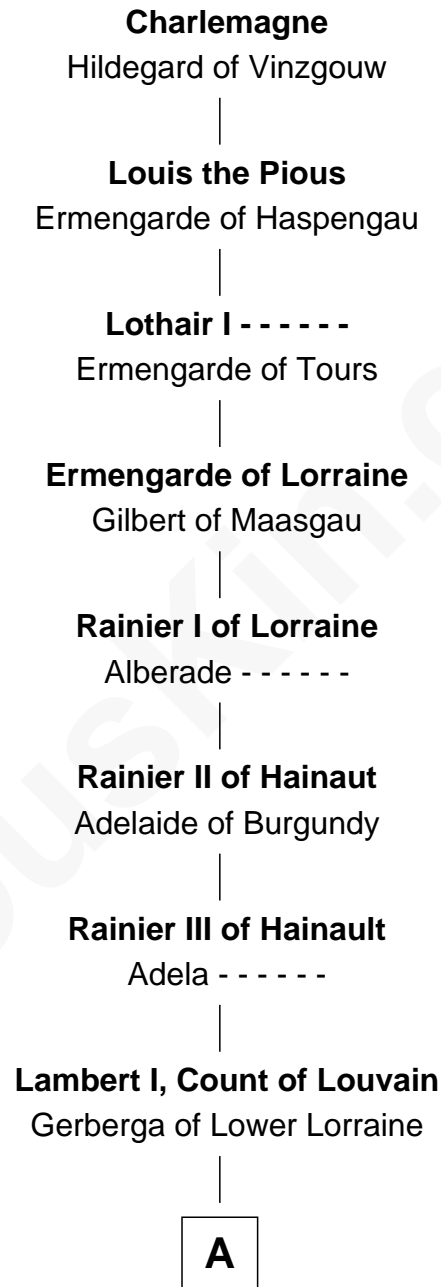

FamousKin.com Relationship Chart of

Charlemagne

King of the Franks

32nd Great-grandfather of

Joan Fontaine

Movie Actress

A

Lambert II, Count of Louvain

Oda of Lorraine

Henry II, Count of Louvain

Adela of Orthen

Gottfried I, Count of Louvain

Ide de Chiny

Alice of Louvain

William d'Aubenev

William d'Aubenev