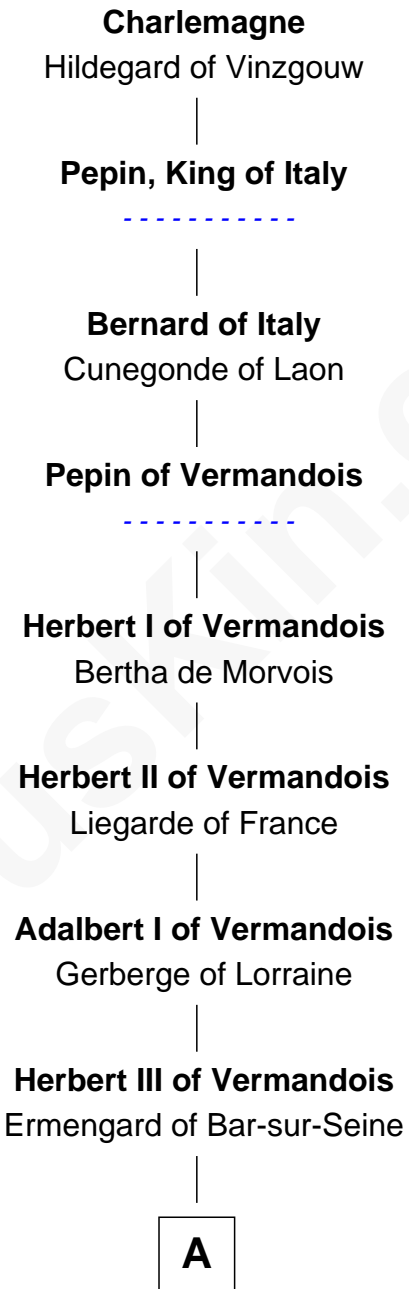

# FamousKin.com Relationship Chart of

**Charlemagne**

*King of the Franks*

29th Great-grandfather of

**DeWitt Clinton**

*6th Governor of New York*

**A**

**Otho of Vermandois**

Parvia - - - - -

**Herbert IV of Vermandois**

Adèle of Valois

**Adèle of Vermandois**

Hugh I of Vermandois

**Isabel de Vermandois**

William de Warenne

**Ada de Warenne**

Henry of Huntingdon

**David of Huntingdon**

Maud of Chester

**Ada of Huntingdon**

Sir Henry de Hastings

**Sir Henry de Hastings**

Joan de Cantilupe

**Sir John de Hastings**