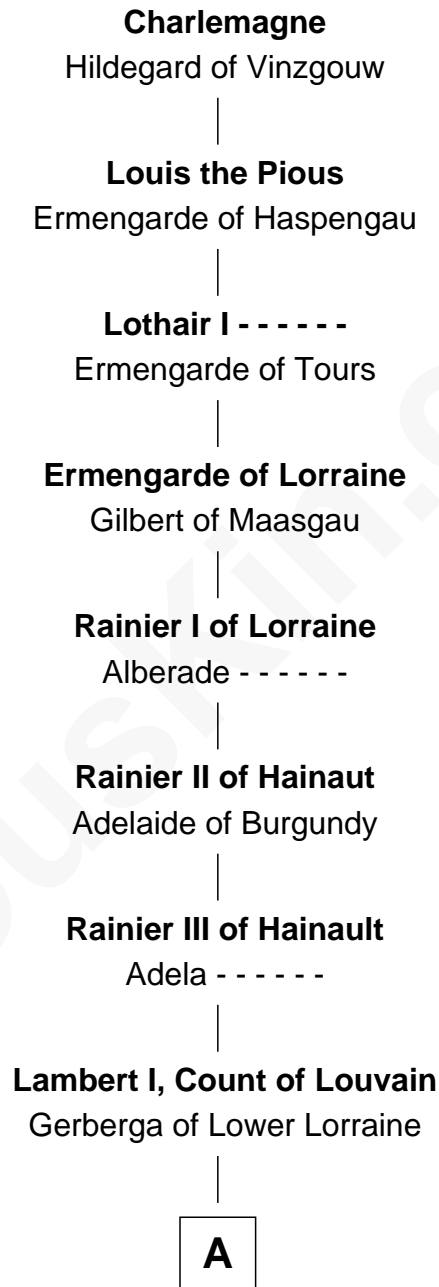

FamousKin.com Relationship Chart of

Charlemagne

King of the Franks

12th Great-grandfather of

Robert Fitz Walter

Magna Carta Surety

A

—
Mathilde of Louvain

Eustace I of Boulogne

—
Lambert II of Lens

Adelaide of Normandy

—
Judith of Lens

Waltheof II of Northumbria

—
Maud of Northumberland

Simon I de St. Liz

—
Maud de St. Liz

Robert Fitzrichard

—
Sir Walter Fitzrobert

Maud de Lucy

—
Robert Fitz Walter

Magna Carta Surety