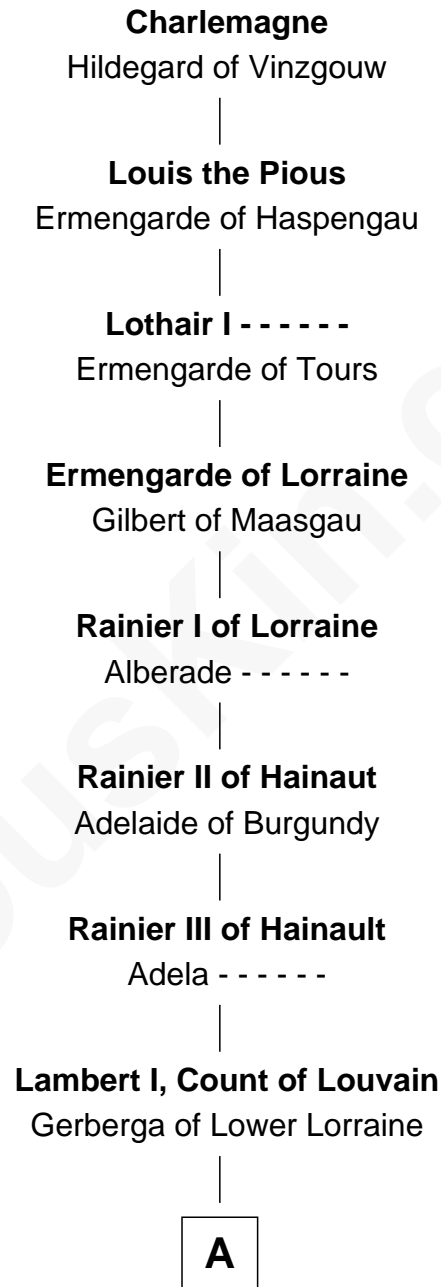

# FamousKin.com Relationship Chart of

**Charlemagne**

*King of the Franks*

12th Great-grandfather of

**Robert Fitzwalter**

*Magna Carta Surety*

**A**

**Mathilde of Louvain**

Eustace I of Boulogne

**Lambert II of Lens**

Adelaide of Normandy

**Judith of Lens**

Waltheof II of Northumbria

**Maud of Northumberland**

Simon I de St. Liz

**Maud de St. Liz**

Robert Fitzrichard

**Sir Walter Fitzrobert**

Maud de Lucy

**Robert Fitzwalter**

*Magna Carta Surety*